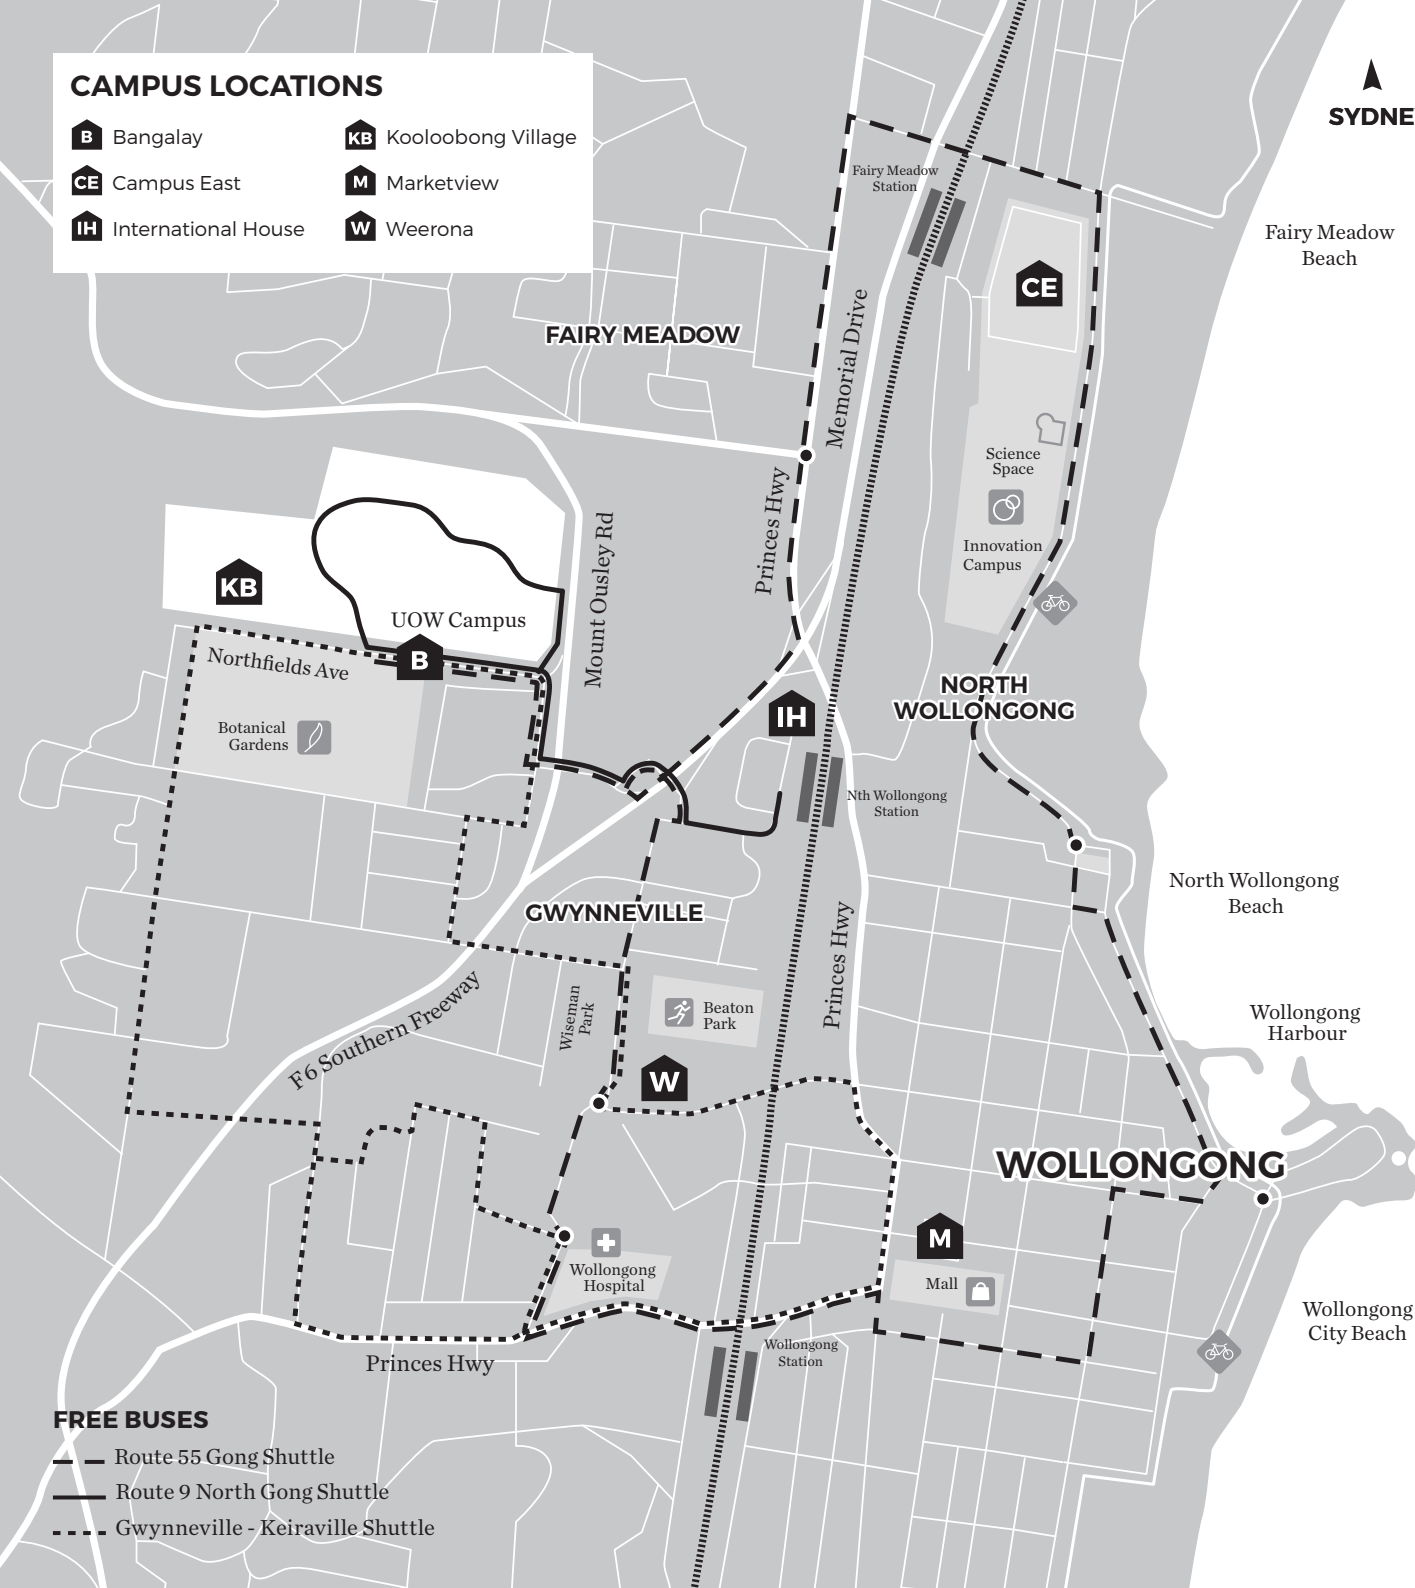

UNIVERSITY
OF WOLLONGONG
AUSTRALIA

CAMPUS LOCATIONS

- B** Bangalay
- KB** Kooloobong Village
- CE** Campus East
- M** Marketview
- IH** International House
- W** Weerona

FREE BUSES

-  Route 55 Gong Shuttle
-  Route 9 North Gong Shuttle
-  Gwynneville - Keiraville Shuttle

FIND YOUR WAY

Once you're in Wollongong, getting around the city is safe, easy and cheap. It's also close to Sydney.

TIME TO WOLLONGONG FROM:

- Sydney (Central) 90 min
- Hurstville 70 min
- Sutherland 55 min

FREE SHUTTLE BUSES

UOW provides free shuttle buses for students and campus visitors, linking our Wollongong campuses with the city centre, trains and student accommodation. Routes include:

- Route 55 Gong Shuttle (Wollongong Council Service)
- Route 9 North Gong Shuttle
- Gwynneville - Keiraville Shuttle

Learn more at uow.edu.au/transport/shuttles

Download the UOW Shuttle app uow.edu.au/transport/apps

TRAIN

North Wollongong Station is a 15-minute walk or a short free shuttle bus ride from our main campus.