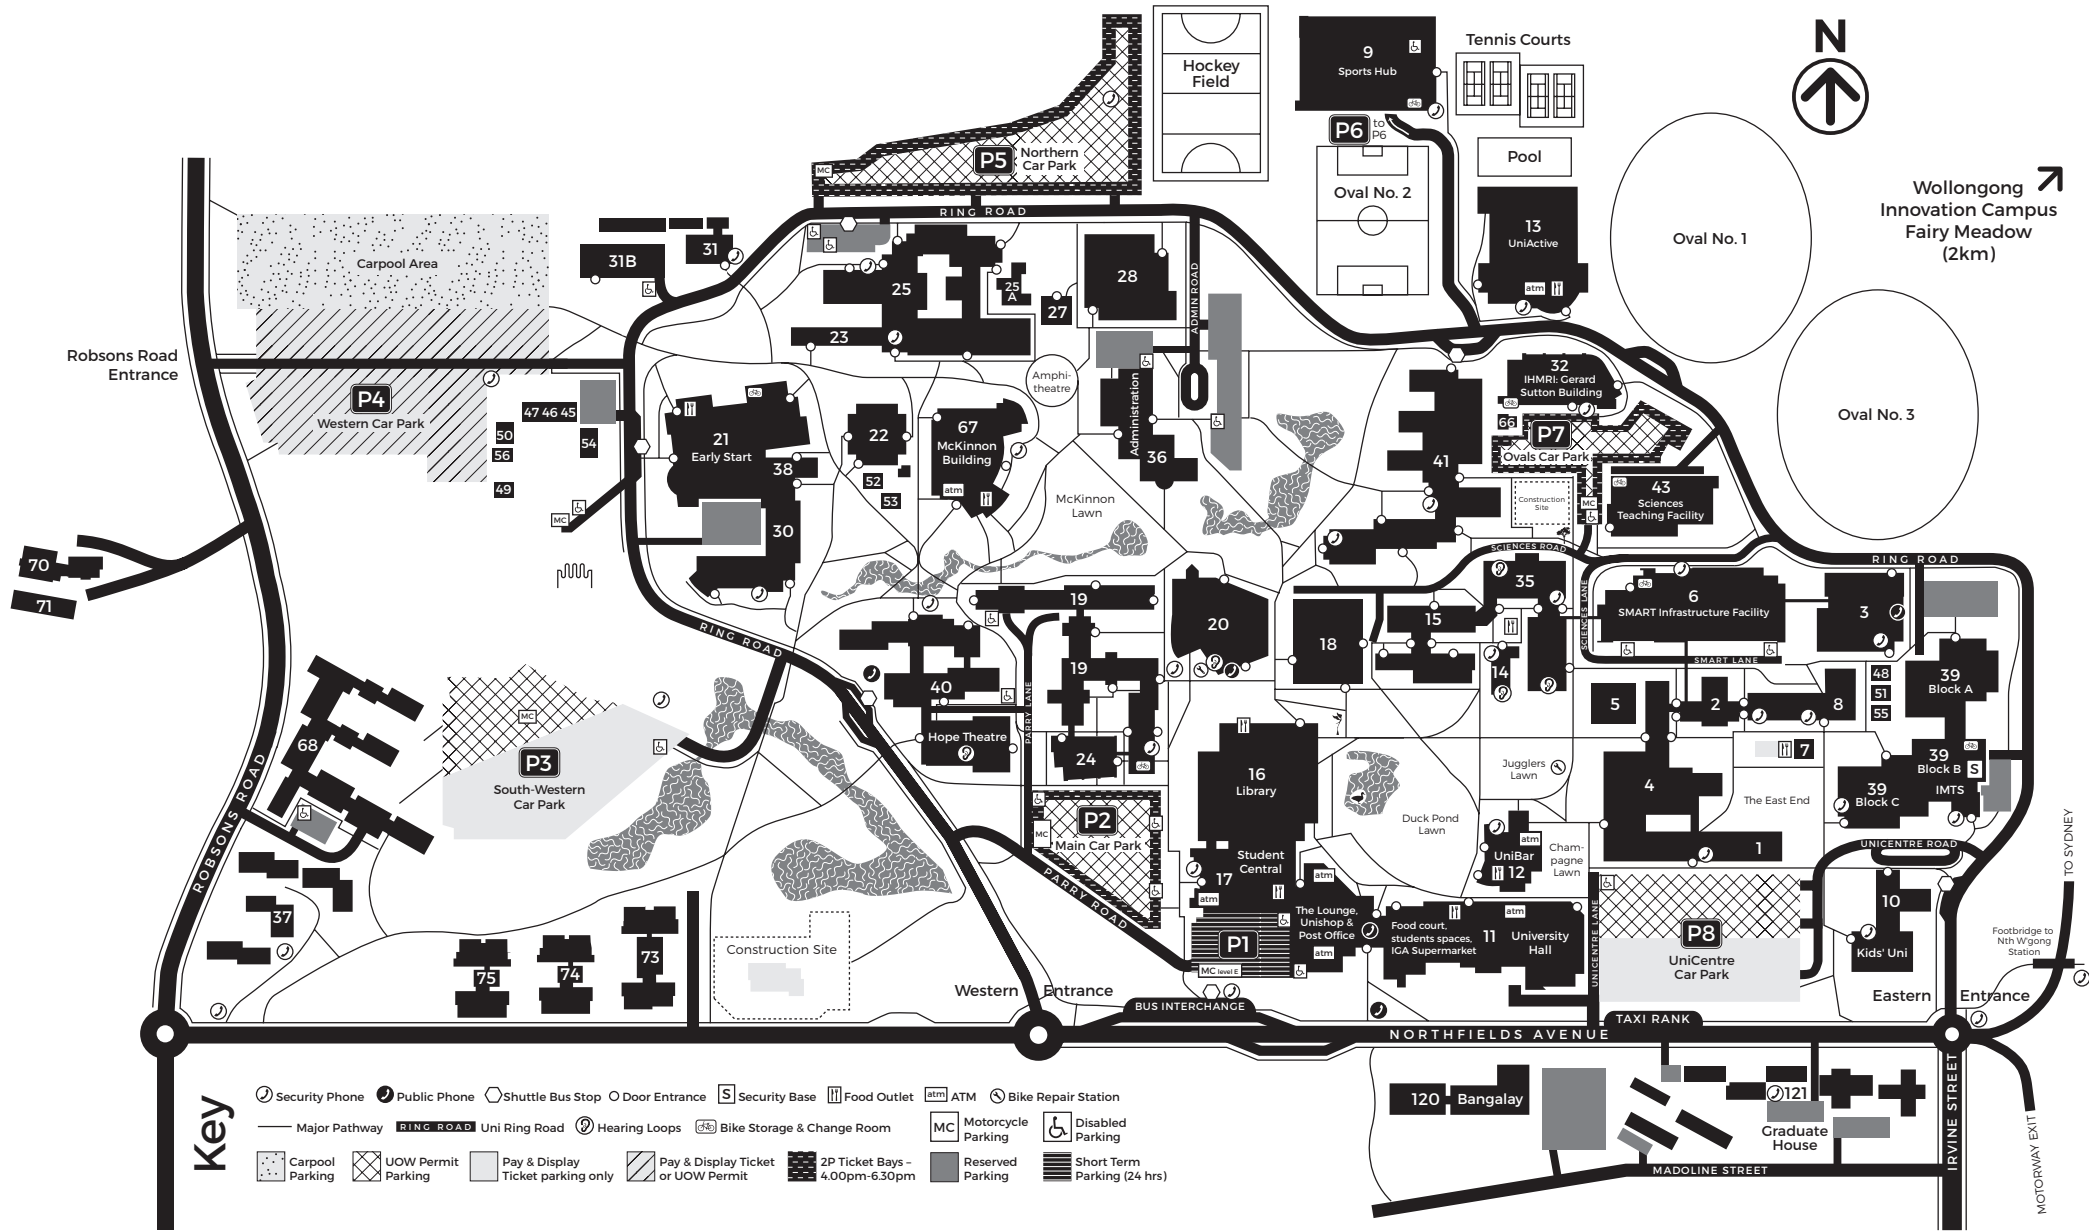

A B C D E F G H I J K

1
2
3
4
5
6
7
8
9
10

Wollongong Innovation Campus Fairy Meadow (2km)

Key

- ☎ Security Phone
- ☎ Public Phone
- ⊙ Shuttle Bus Stop
- ⊙ Door Entrance
- Ⓢ Security Base
- 🍽 Food Outlet
- atm ATM
- 🔧 Bike Repair Station
- Major Pathway
- 🚶 Uni Ring Road
- 👂 Hearing Loops
- 🚲 Bike Storage & Change Room
- 🏍 MC Motorcycle Parking
- ♿ Disabled Parking
- 🚗 Carpool Parking
- 🚧 UOW Permit Parking
- 🅇 Pay & Display Ticket parking only
- 🅇 Pay & Display Ticket or UOW Permit
- 🅇 2P Ticket Bays - 4.00pm-6.30pm
- 🅇 Reserved Parking
- 🅇 Short Term Parking (24 hrs)