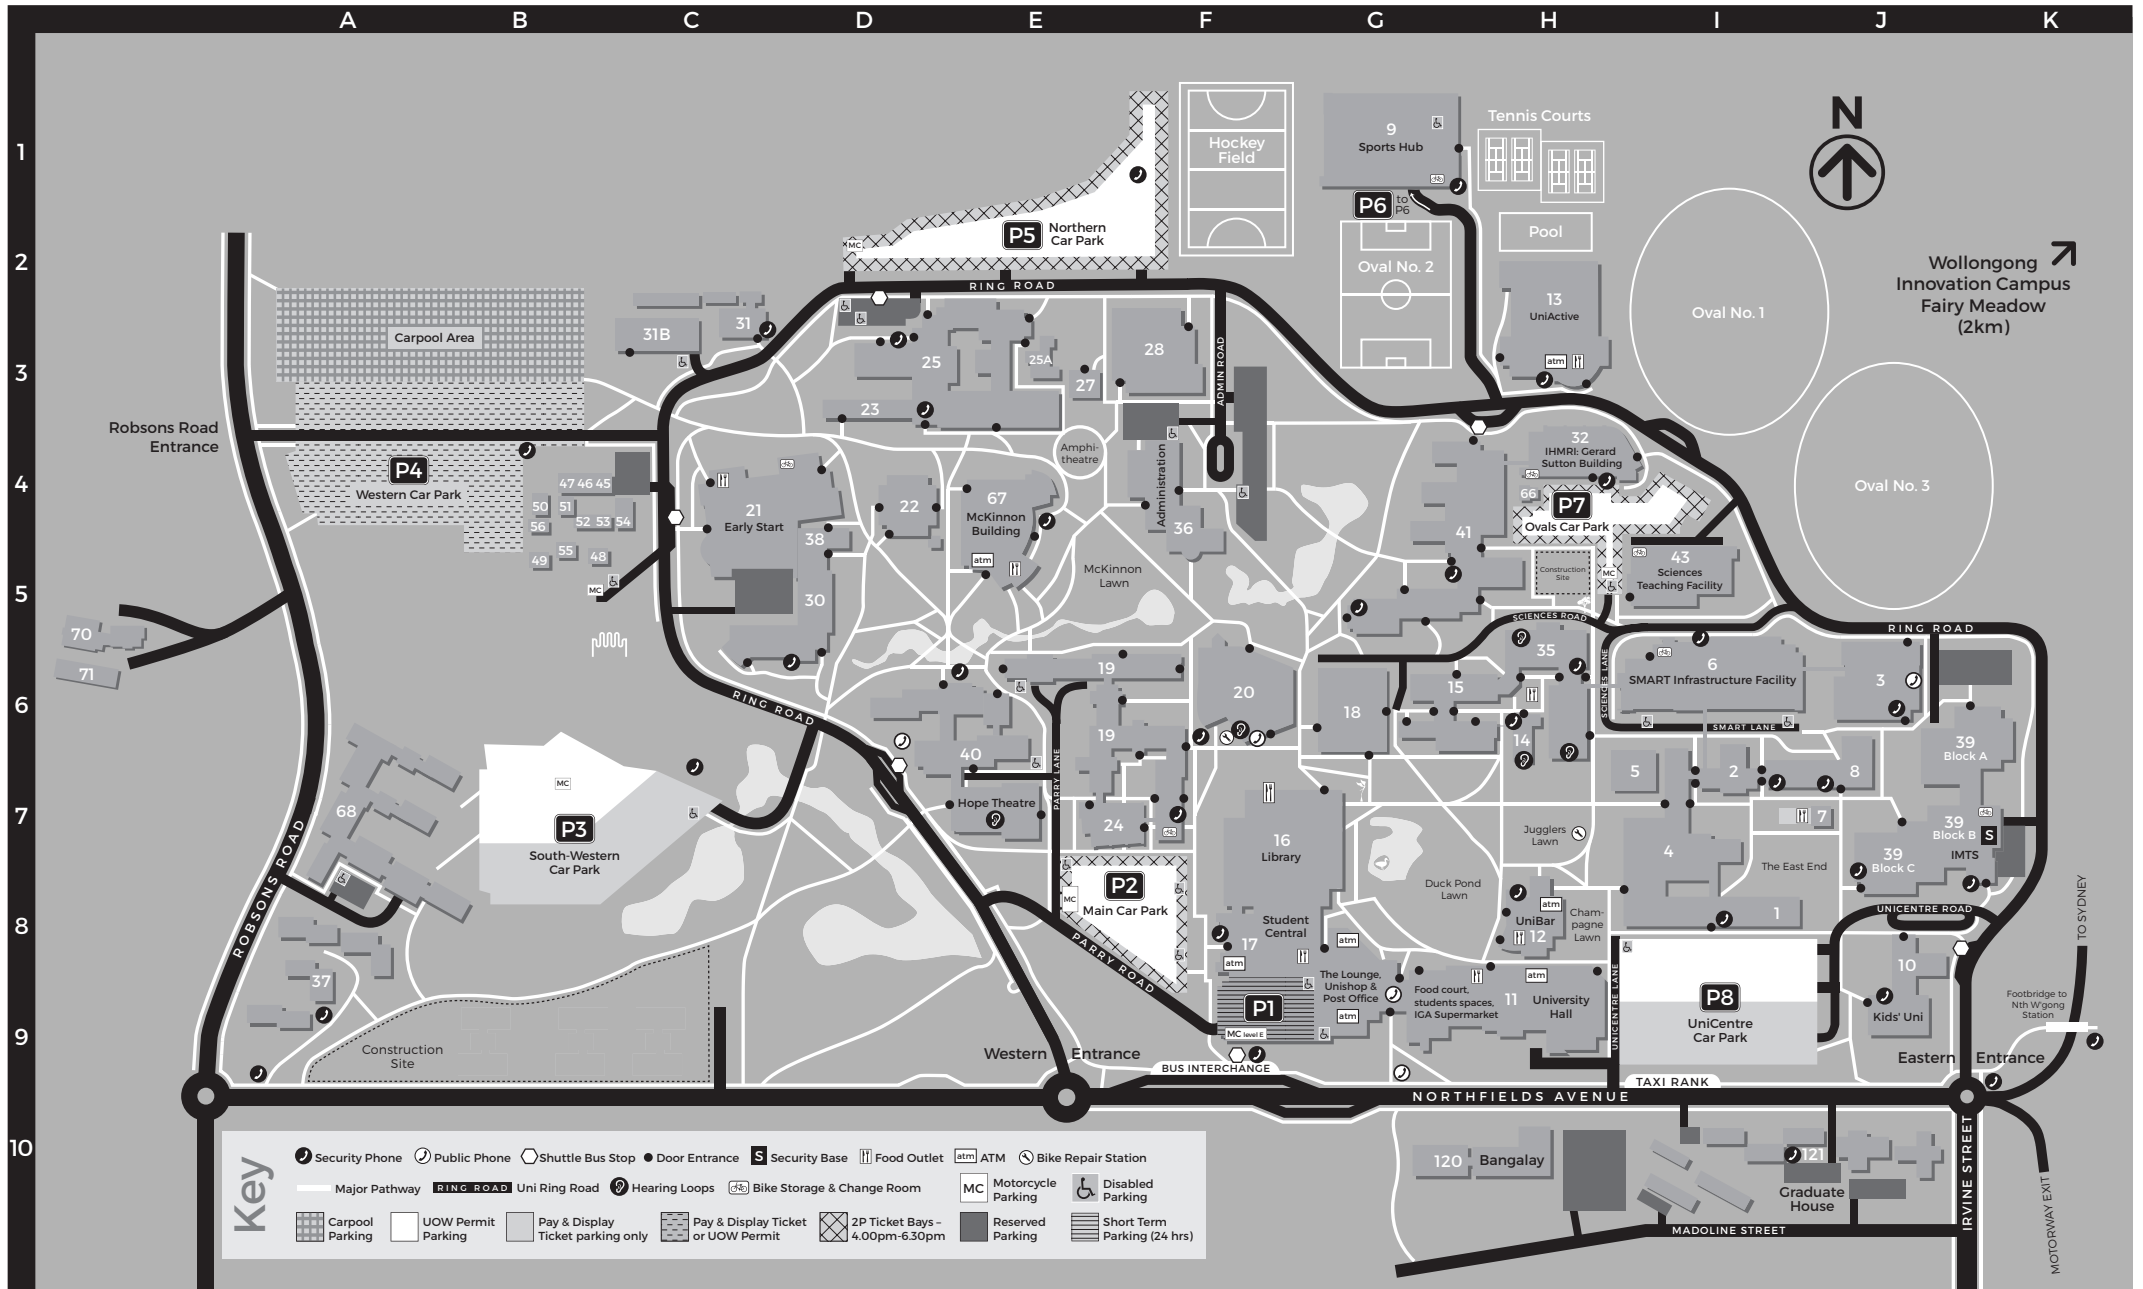

Campus Map

Key to buildings

Bld. No.	Building Name	Map Ref.	Bld. No.	Building Name	Map Ref.
1	Materials Engineering	8I	31B	Distribution Centre	3C
2	Engineering	7I	32	IHMRI: Gerard Sutton Building	4H
3	Information Sciences	6J	35	Biology / Information Sciences	6H
4	Engineering / Information Sciences	7I	36	Administration (Alumni Relations, Community Engagement)	4F
5	Research Support Facility	6I	37	Kooloobong Village (Student Accommodation)	8A
6	SMART Infrastructure Facility	6I	38	Building 38	4D
7	The Yard (Kiosk)	7J	39A	UOW Enterprises	7J
8	Engineering	7J	39B	IT Resource Centre (IMTS)	7J
9	Sports Hub		39C	LTC, Maths & Applied Statistics	7J
10	Kids' Uni (Child Care Centre)	9J	40	Business	6E
11	Food, Retail and Student Spaces	9G	40	Hope Theatre	7E
11	Careers Central	9G	40	Backstage Hope	7E
11	Learning Development	9G	41	Sciences	5G
12	UniBar	8H	43	Sciences Teaching Facility	5I
13	UniActive (Recreation & Aquatic Centre)	3H	45-55	Demountables	4B
14	Central Lecture Theatre	6H	50	Islamic Education Centre	4B
15	Austin Keane Building	6G	67	McKinnon Building	4E
16	Library	7F	68	Kooloobong Village (Student Accommodation)	7A
17	Student Central	8F	70	Ecological Research Centre (ERC)	7A
17	Student Resource Centre	8F	71	Building 71	7A
17	IMTS Student Labs	8F			
18	Chemistry - Halpern Building	6F			
19	Arts	6E			
20	Communications Centre, Postgraduate Research Student Centre	6F			
21	Early Start Facility	C4			
22	Education & Clinic Building (incl. Mental Health Clinic)	4D			
22	Library Curriculum Resources Centre	4D			
22	Curriculum Resource Centre (CRC)	4D			
23	Education Student Services	3D			
24	General Teaching Building	7E			
25	Creative Arts	3D			
25A	Creative Arts Pavilion	3E			
27	Education Movement Laboratory	3E			
28	Medicine	3F			
30	UOW College	5D			
30	Woolyungah Indigenous Centre	5C			
31	Facilities Management Division	3C			
			Northfields Avenue Buildings		
			121	Graduate House	10J
			120	Bangalay (Student Accommodation)	10H
			Landmarks		
			"Gateway to Mt Keira"		
				Sculpture - Bert Flugelman	5B
			"Winged Figure"		
				Sculpture - Bert Flugelman	7G
				Start of Campus Tree Walk	6H
				Duck Pond Lawn	8G
				Jugglers Lawn	7H
				Amphitheatre	4E
				McKinnon Lawn	5E
				The East End	7J