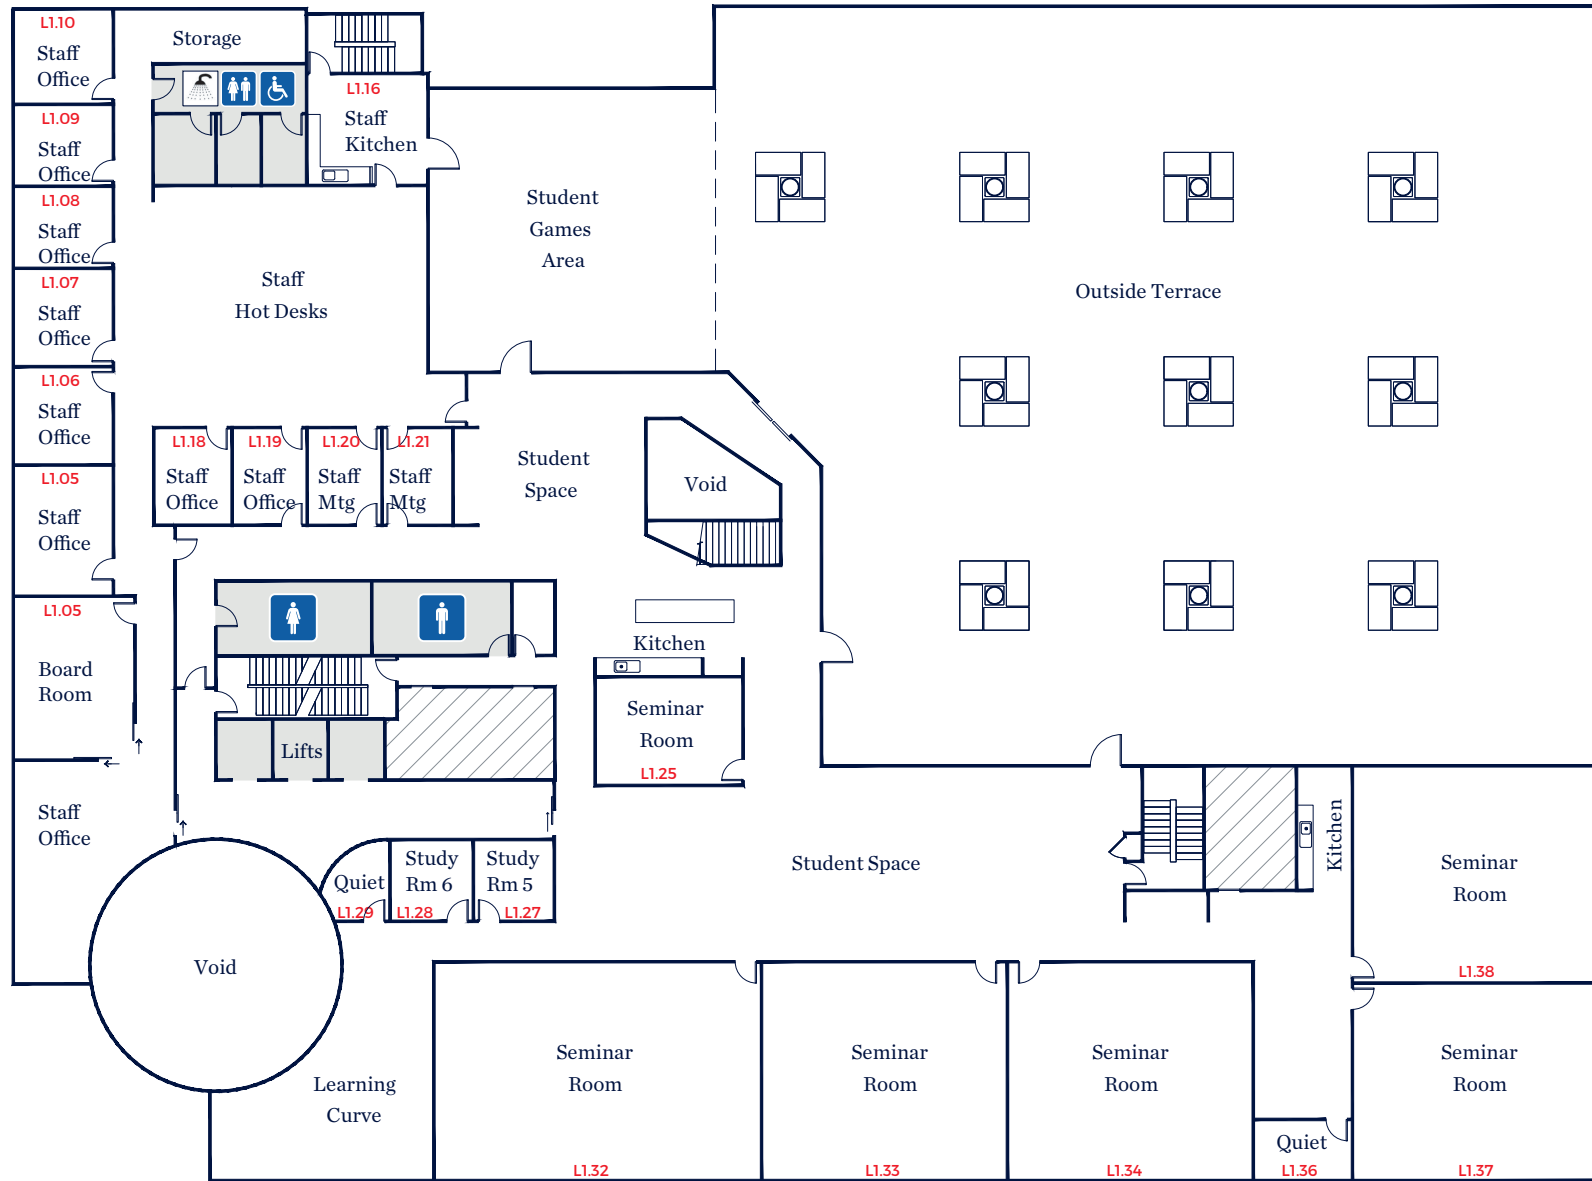

GROUND FLOOR

UNIVERSITY
OF WOLLONGONG
AUSTRALIA

UOW South Western Sydney Campus

FIRST FLOOR

UNIVERSITY
OF WOLLONGONG
AUSTRALIA

UOW South Western Sydney Campus

SECOND FLOOR