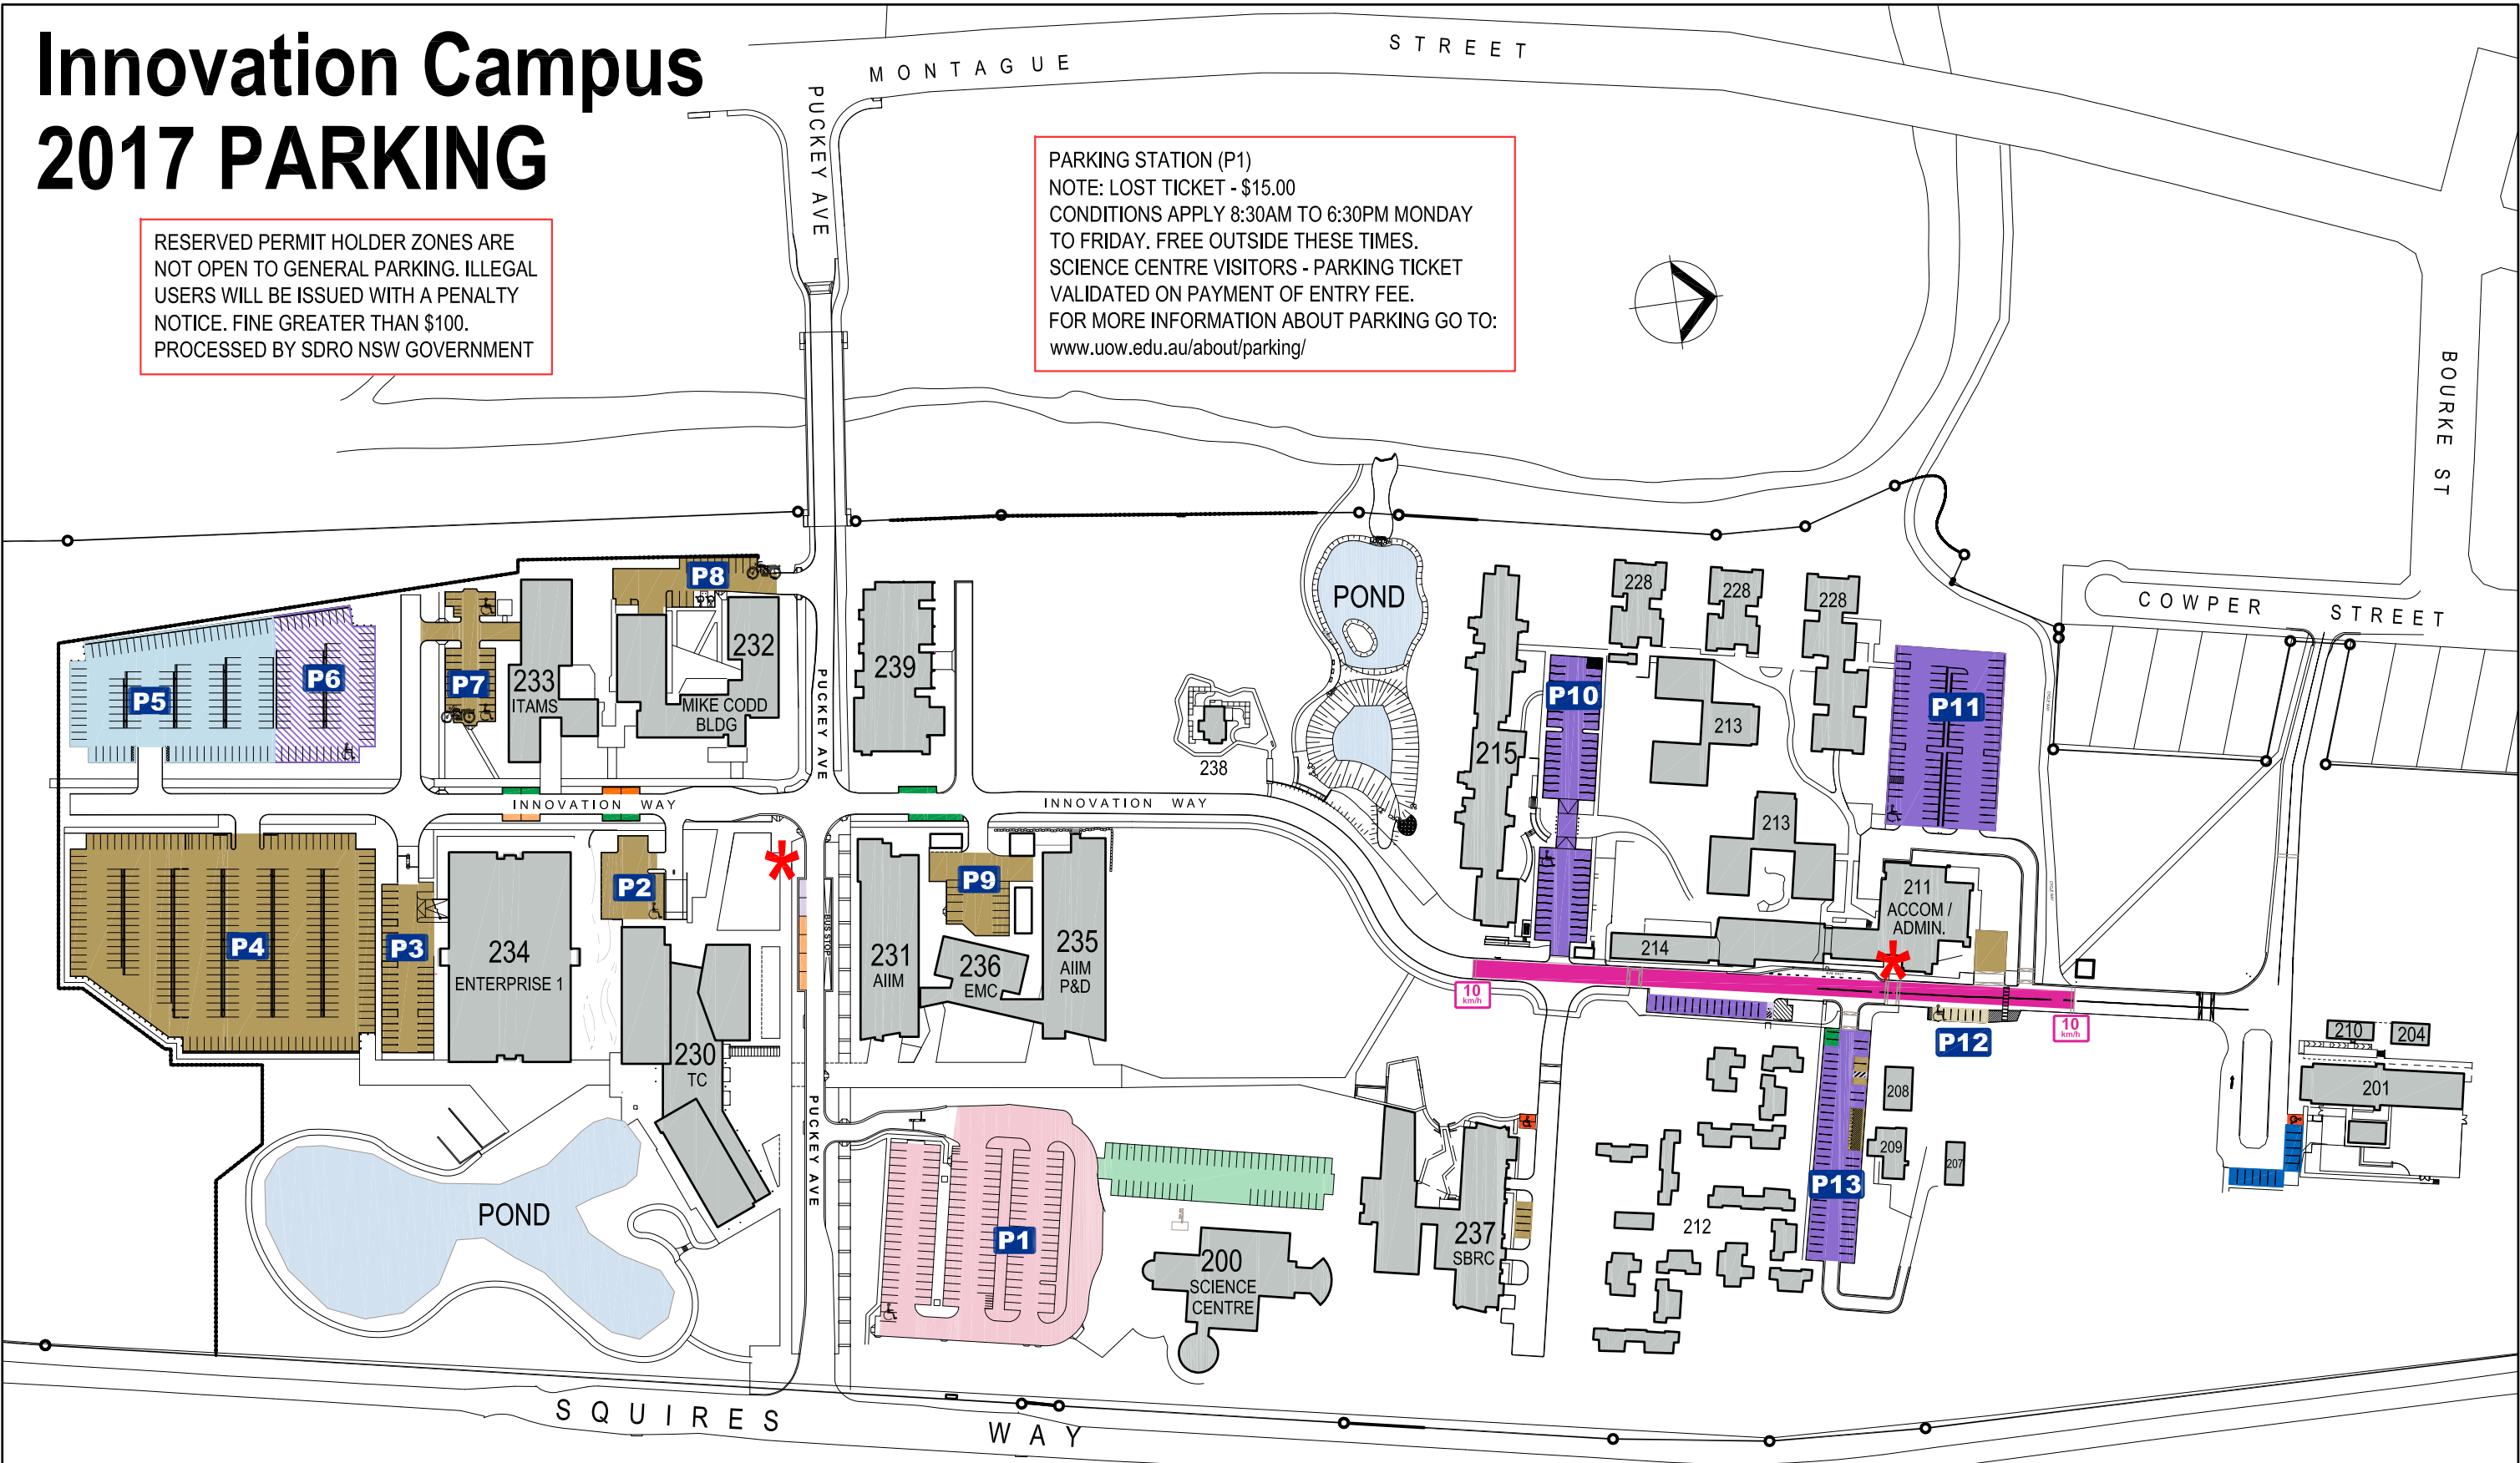

Innovation Campus 2017 PARKING

RESERVED PERMIT HOLDER ZONES ARE NOT OPEN TO GENERAL PARKING. ILLEGAL USERS WILL BE ISSUED WITH A PENALTY NOTICE. FINE GREATER THAN \$100. PROCESSED BY SDRO NSW GOVERNMENT

PARKING STATION (P1)
NOTE: LOST TICKET - \$15.00
CONDITIONS APPLY 8:30AM TO 6:30PM MONDAY TO FRIDAY. FREE OUTSIDE THESE TIMES.
SCIENCE CENTRE VISITORS - PARKING TICKET VALIDATED ON PAYMENT OF ENTRY FEE.
FOR MORE INFORMATION ABOUT PARKING GO TO:
www.uow.edu.au/about/parking/

LEGEND

- P1 Short Term Parking Station
- P12 P & D Ticket Parking Only
- P6 iC Long Term Parking
- P5 OOSH Permit Carpark
- * NRMA Meeting Points
- P5 UOW Permit Carpark Mon-Fri 8.30am - 6.30pm
- P5 Reserved Permit Bays
- P5 Special Event Parking
- 🏍️ Motorbike Parking
- ♿ Disabled Parking
- P5 Service Vehicle Zone
- P5 Loading Zone
- P5 No Parking
- P5 Security & Police Vehicle Zone

PARKING RATES

P1 Short Term Parking - Mon-Fri 8.30am to 6.30pm						
	30min	30min-1hr	1-2hrs	2-4hrs	4-6hrs	6+hrs
Free		\$2.50	\$5	\$6.50	\$8.00	\$15.00

P12 Pay & Display - 24 hours Mon - Sun			
	0-4hrs	4-6hrs	6+hrs
	\$2	\$3	\$5