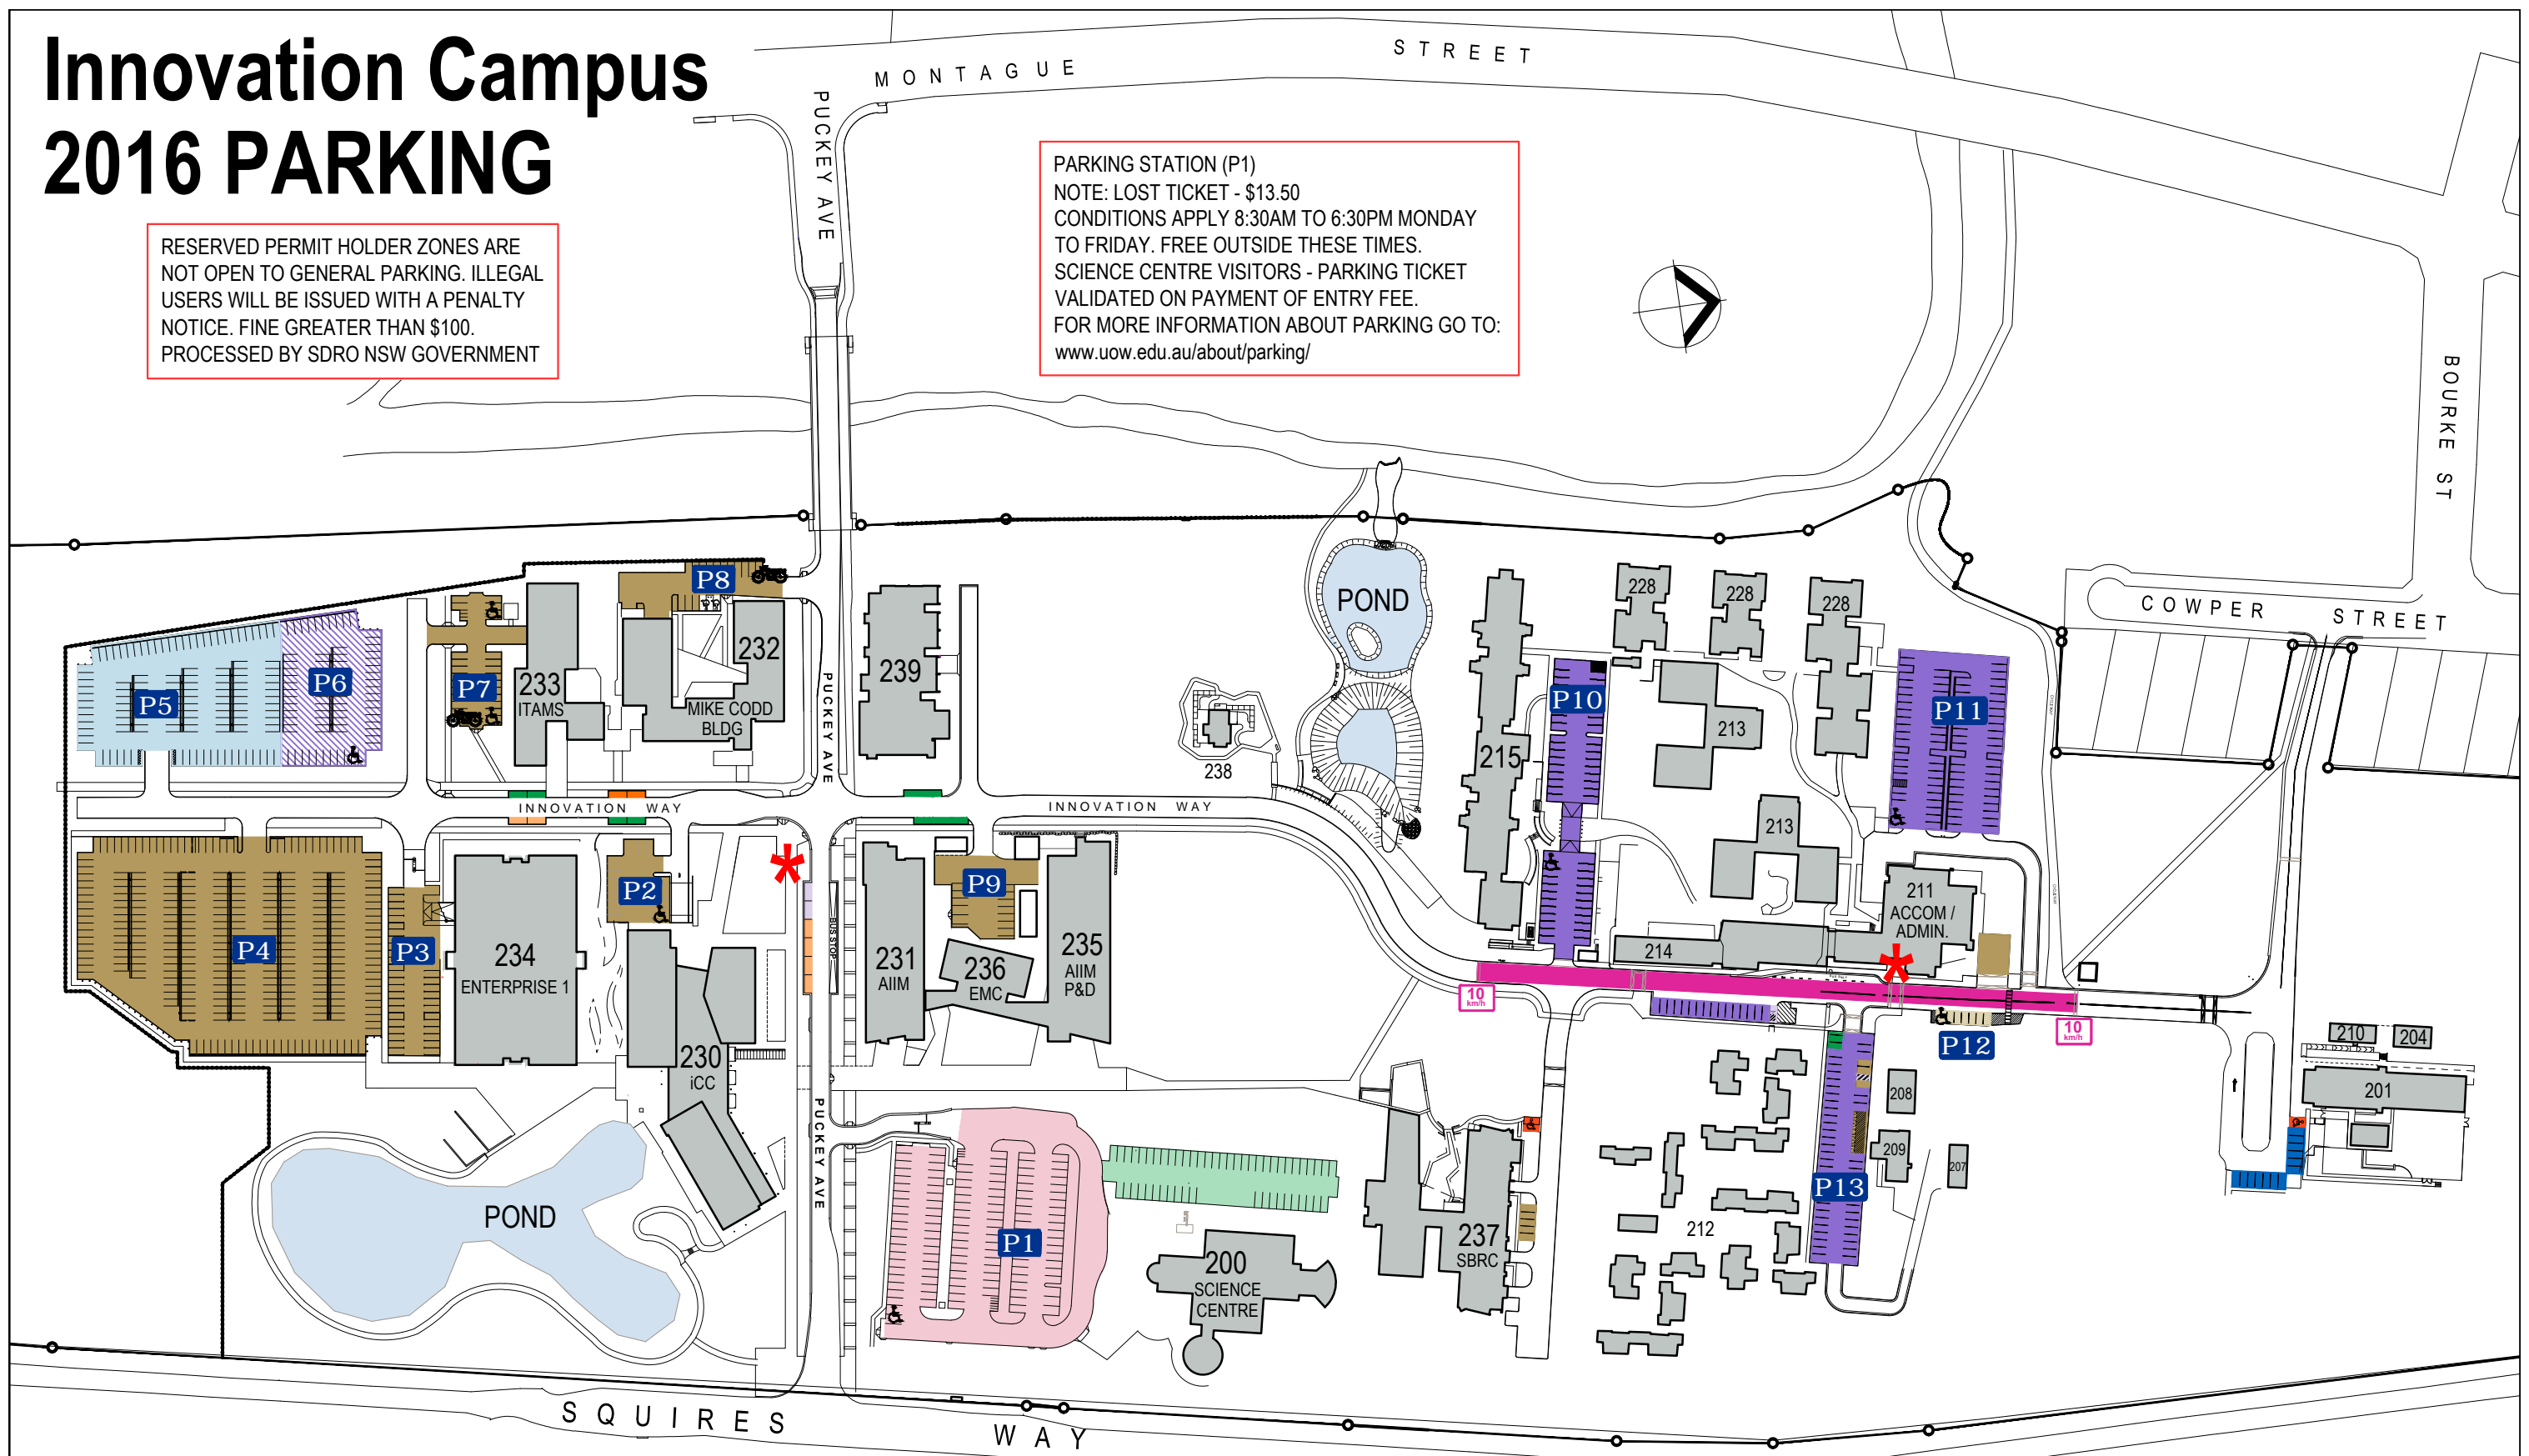

# Innovation Campus 2016 PARKING

RESERVED PERMIT HOLDER ZONES ARE NOT OPEN TO GENERAL PARKING. ILLEGAL USERS WILL BE ISSUED WITH A PENALTY NOTICE. FINE GREATER THAN \$100. PROCESSED BY SDRO NSW GOVERNMENT

**PARKING STATION (P1)**  
NOTE: LOST TICKET - \$13.50  
CONDITIONS APPLY 8:30AM TO 6:30PM MONDAY TO FRIDAY. FREE OUTSIDE THESE TIMES.  
SCIENCE CENTRE VISITORS - PARKING TICKET VALIDATED ON PAYMENT OF ENTRY FEE.  
FOR MORE INFORMATION ABOUT PARKING GO TO:  
[www.uow.edu.au/about/parking/](http://www.uow.edu.au/about/parking/)

## LEGEND

- |                               |  |                                |
|-------------------------------|--|--------------------------------|
| P1 Short Term Parking Station | NRMA Meeting Points                        | Disabled Parking               |
| P & D Ticket Parking Only     | UOW Permit Carpark Mon-Fri 8.30am - 6.30pm | Service Vehicle Zone           |
| Campus East Permit Carpark    | Reserved Permit Bays                       | Loading Zone                   |
| iC Long Term Parking          | Special Event Parking                      | No Parking                     |
| OOSH Permit Carpark           | Motorbike Parking                          | Security & Police Vehicle Zone |

## PARKING RATES

P1 Short Term Parking - Mon-Fri 8.30am to 6.30pm						
	30min	30min-1hr	1-2hrs	2-4hrs	4-6hrs	6+hrs
	Free	\$2.50	\$5	\$6.50	\$8.00	\$13.50
P12 Pay & Display - 24 hours Mon - Sun						
	0-4hrs	4-6hrs	6+hrs			
	\$2	\$3	\$5			