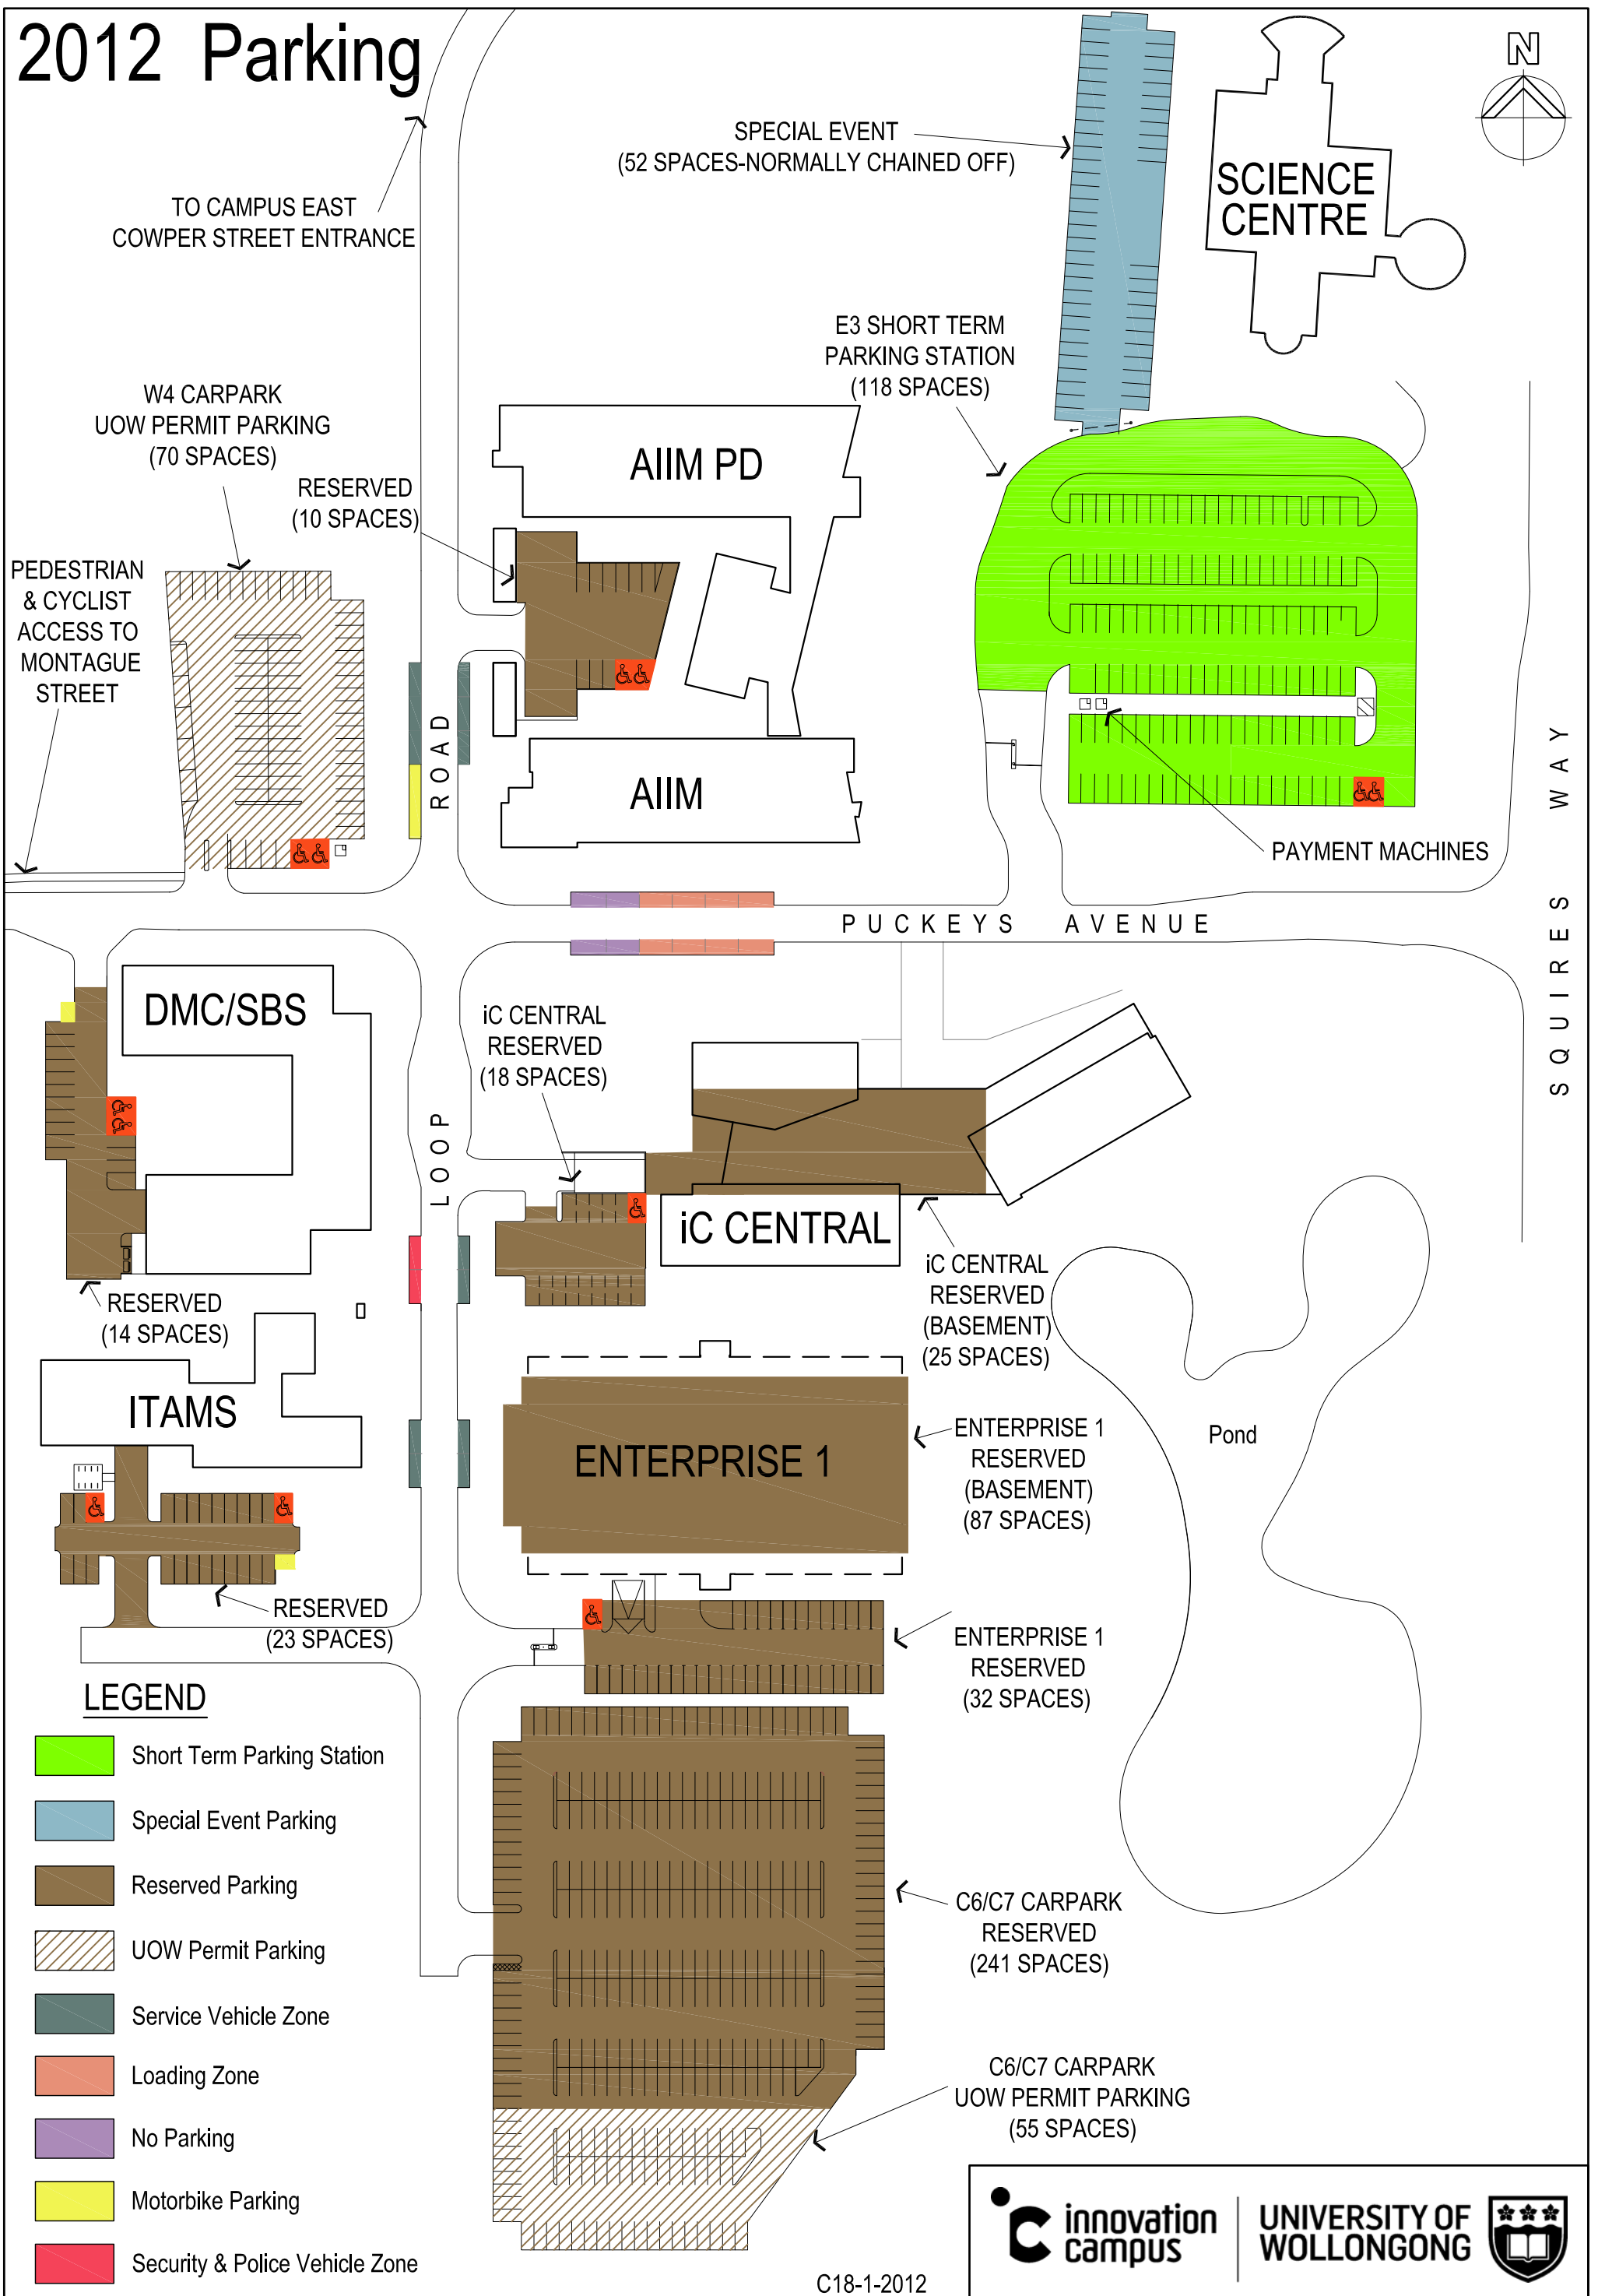

2012 Parking

TO CAMPUS EAST
COWPER STREET ENTRANCE

SPECIAL EVENT
(52 SPACES-NORMALLY CHAINED OFF)

SCIENCE CENTRE

W4 CARPARK
UOW PERMIT PARKING
(70 SPACES)

E3 SHORT TERM
PARKING STATION
(118 SPACES)

RESERVED
(10 SPACES)

AIIM PD

PEDESTRIAN
& CYCLIST
ACCESS TO
MONTAGUE
STREET

AIIM

PAYMENT MACHINES

ROAD

PUCKEYS AVENUE

SQUIRES WAY

DMC/SBS

iC CENTRAL
RESERVED
(18 SPACES)

iC CENTRAL

iC CENTRAL
RESERVED
(BASEMENT)
(25 SPACES)

RESERVED
(14 SPACES)

ITAMS

ENTERPRISE 1

ENTERPRISE 1
RESERVED
(BASEMENT)
(87 SPACES)

Pond

RESERVED
(23 SPACES)

ENTERPRISE 1
RESERVED
(32 SPACES)

LEGEND

-  Short Term Parking Station
-  Special Event Parking
-  Reserved Parking
-  UOW Permit Parking
-  Service Vehicle Zone
-  Loading Zone
-  No Parking
-  Motorbike Parking
-  Security & Police Vehicle Zone