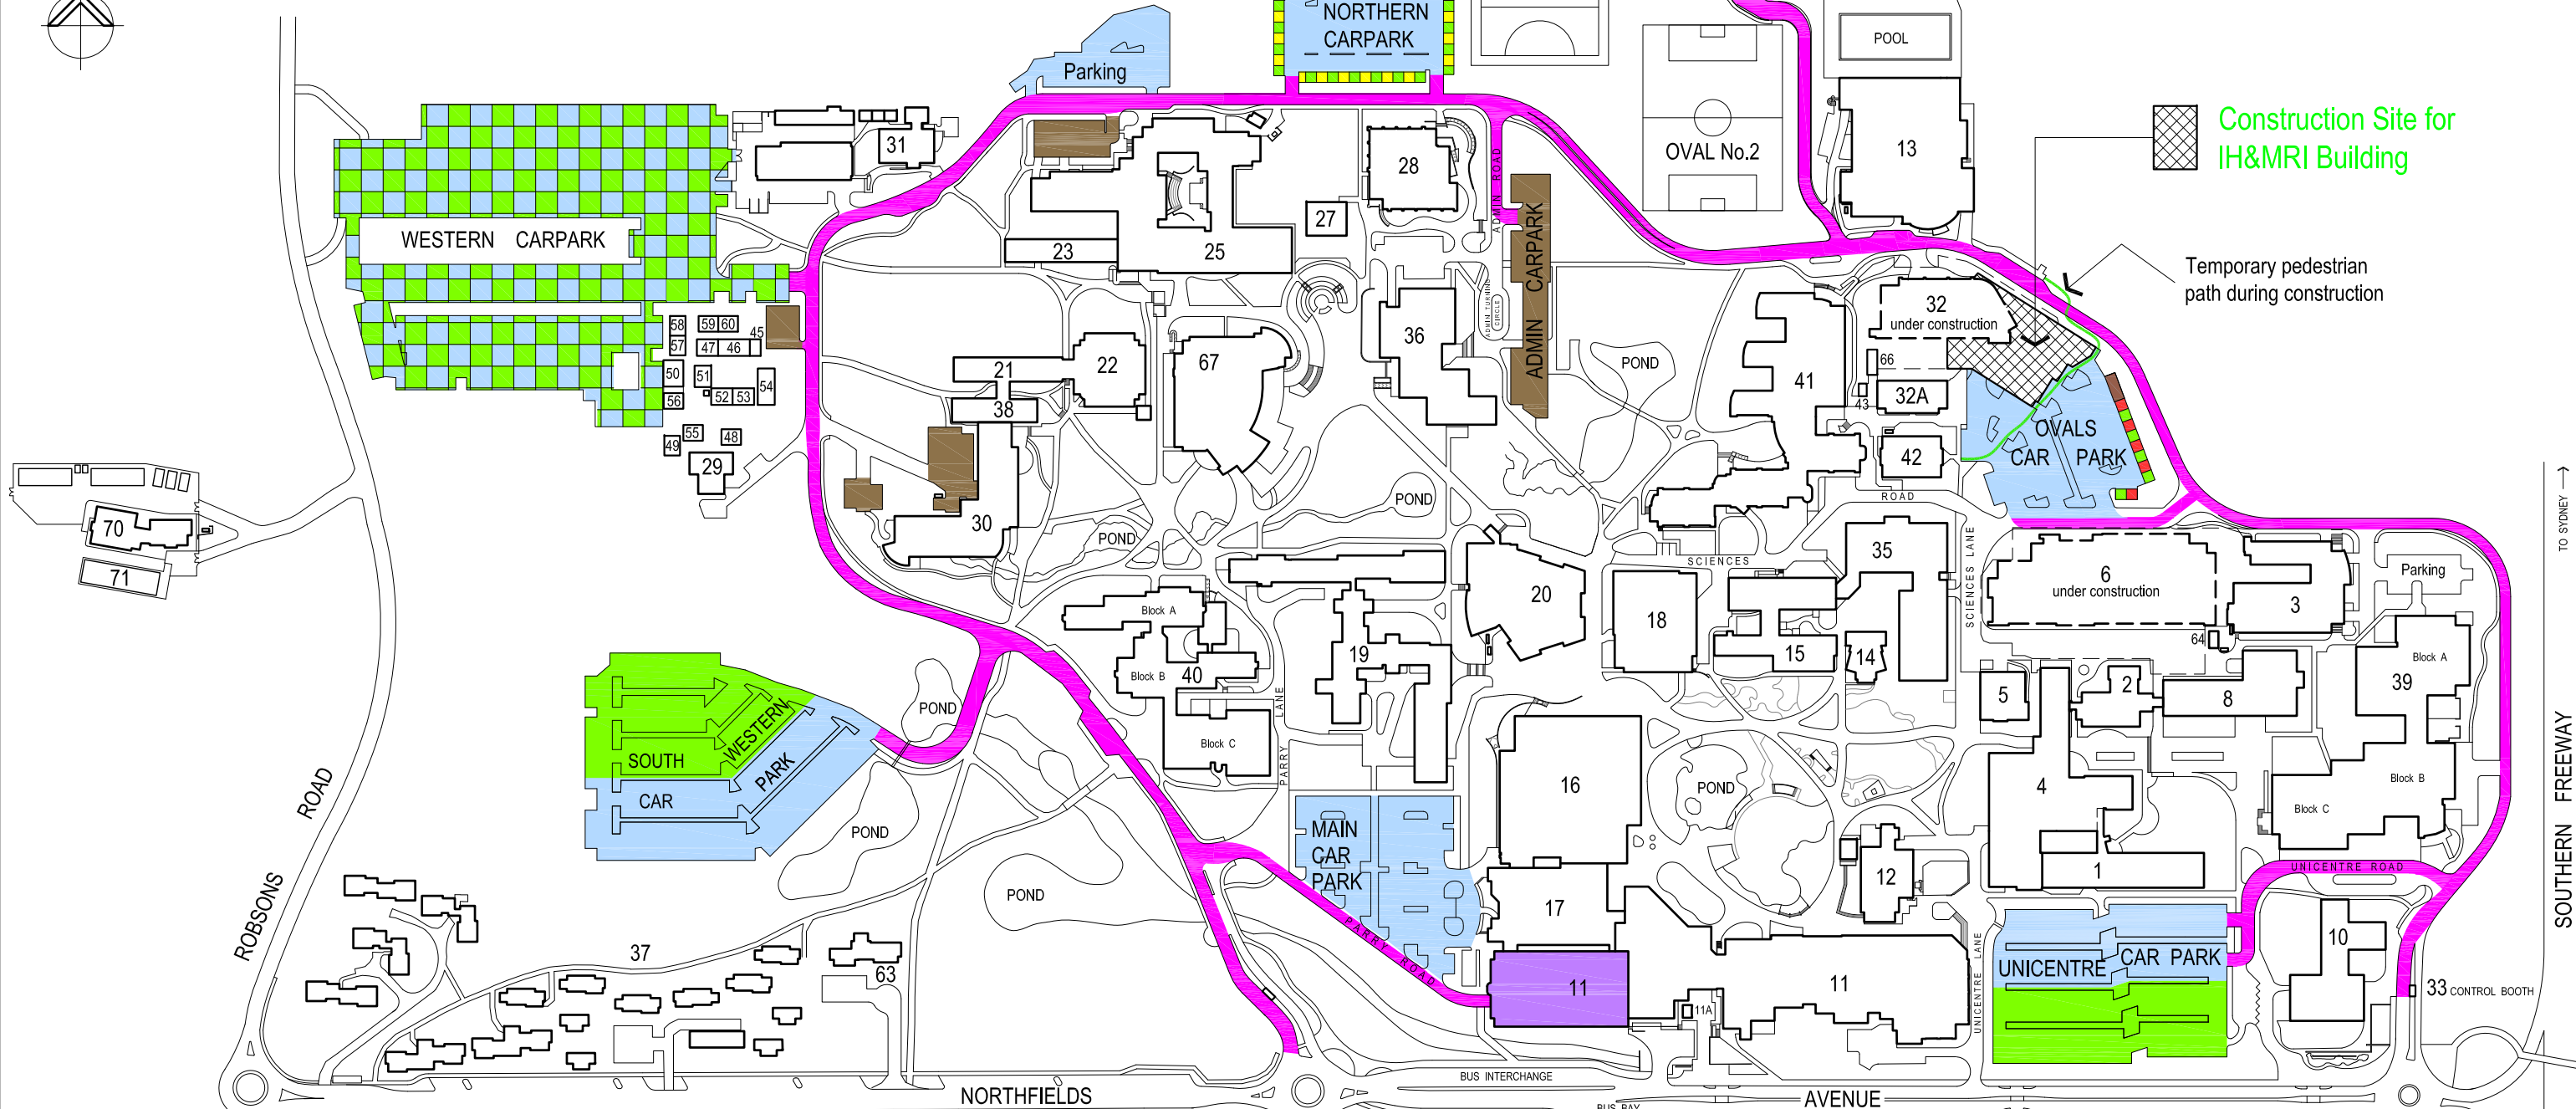

2009 Parking

Effective 05.01.09 - Amended 12.08.09

2P - Ticket bays available throughout Northern Carpark 4:00pm - 6:30pm only

Parking under Building 9 Sports Hub controlled by URAC

Construction Site for IH&MRI Building

Temporary pedestrian path during construction

LEGEND

- Ring Road to Parking
- UOW permit Carpark / bays
- P & D Ticket Parking Only
- P & D Ticket or UOW permit Carpark
- Temporary pedestrian path during construction of new building
- Parking Station (Parking Levels E - L only) Open 24 hours
- Reserved Permit Bays (Applies Mon-Sun 24 hours)
- Parking under Control of URAC
- 2P Ticket bays - 4:00pm to 6:30pm - Northern Carpark only
- 1P Ticket bays - 8:30am to 6:30pm - Ovals Carpark only

Note: P & D denotes Pay and Display.
Pay and Display Ticket conditions, 2P and UOW Permit Conditions apply 8:30am to 6:30pm Monday to Friday

PARKING RATES

Pay & Display	0-4hrs	4-6hrs	6+hrs	2P Parking	2P
Unicentre Carpark				Northern Carpark	\$2 p/hour
South Western Carpark	\$3	\$6	\$8	Ovals Carpark	\$2 p/hour
Western Carpark	\$2	\$3	\$5	Parking Station	Hourly Rates Apply