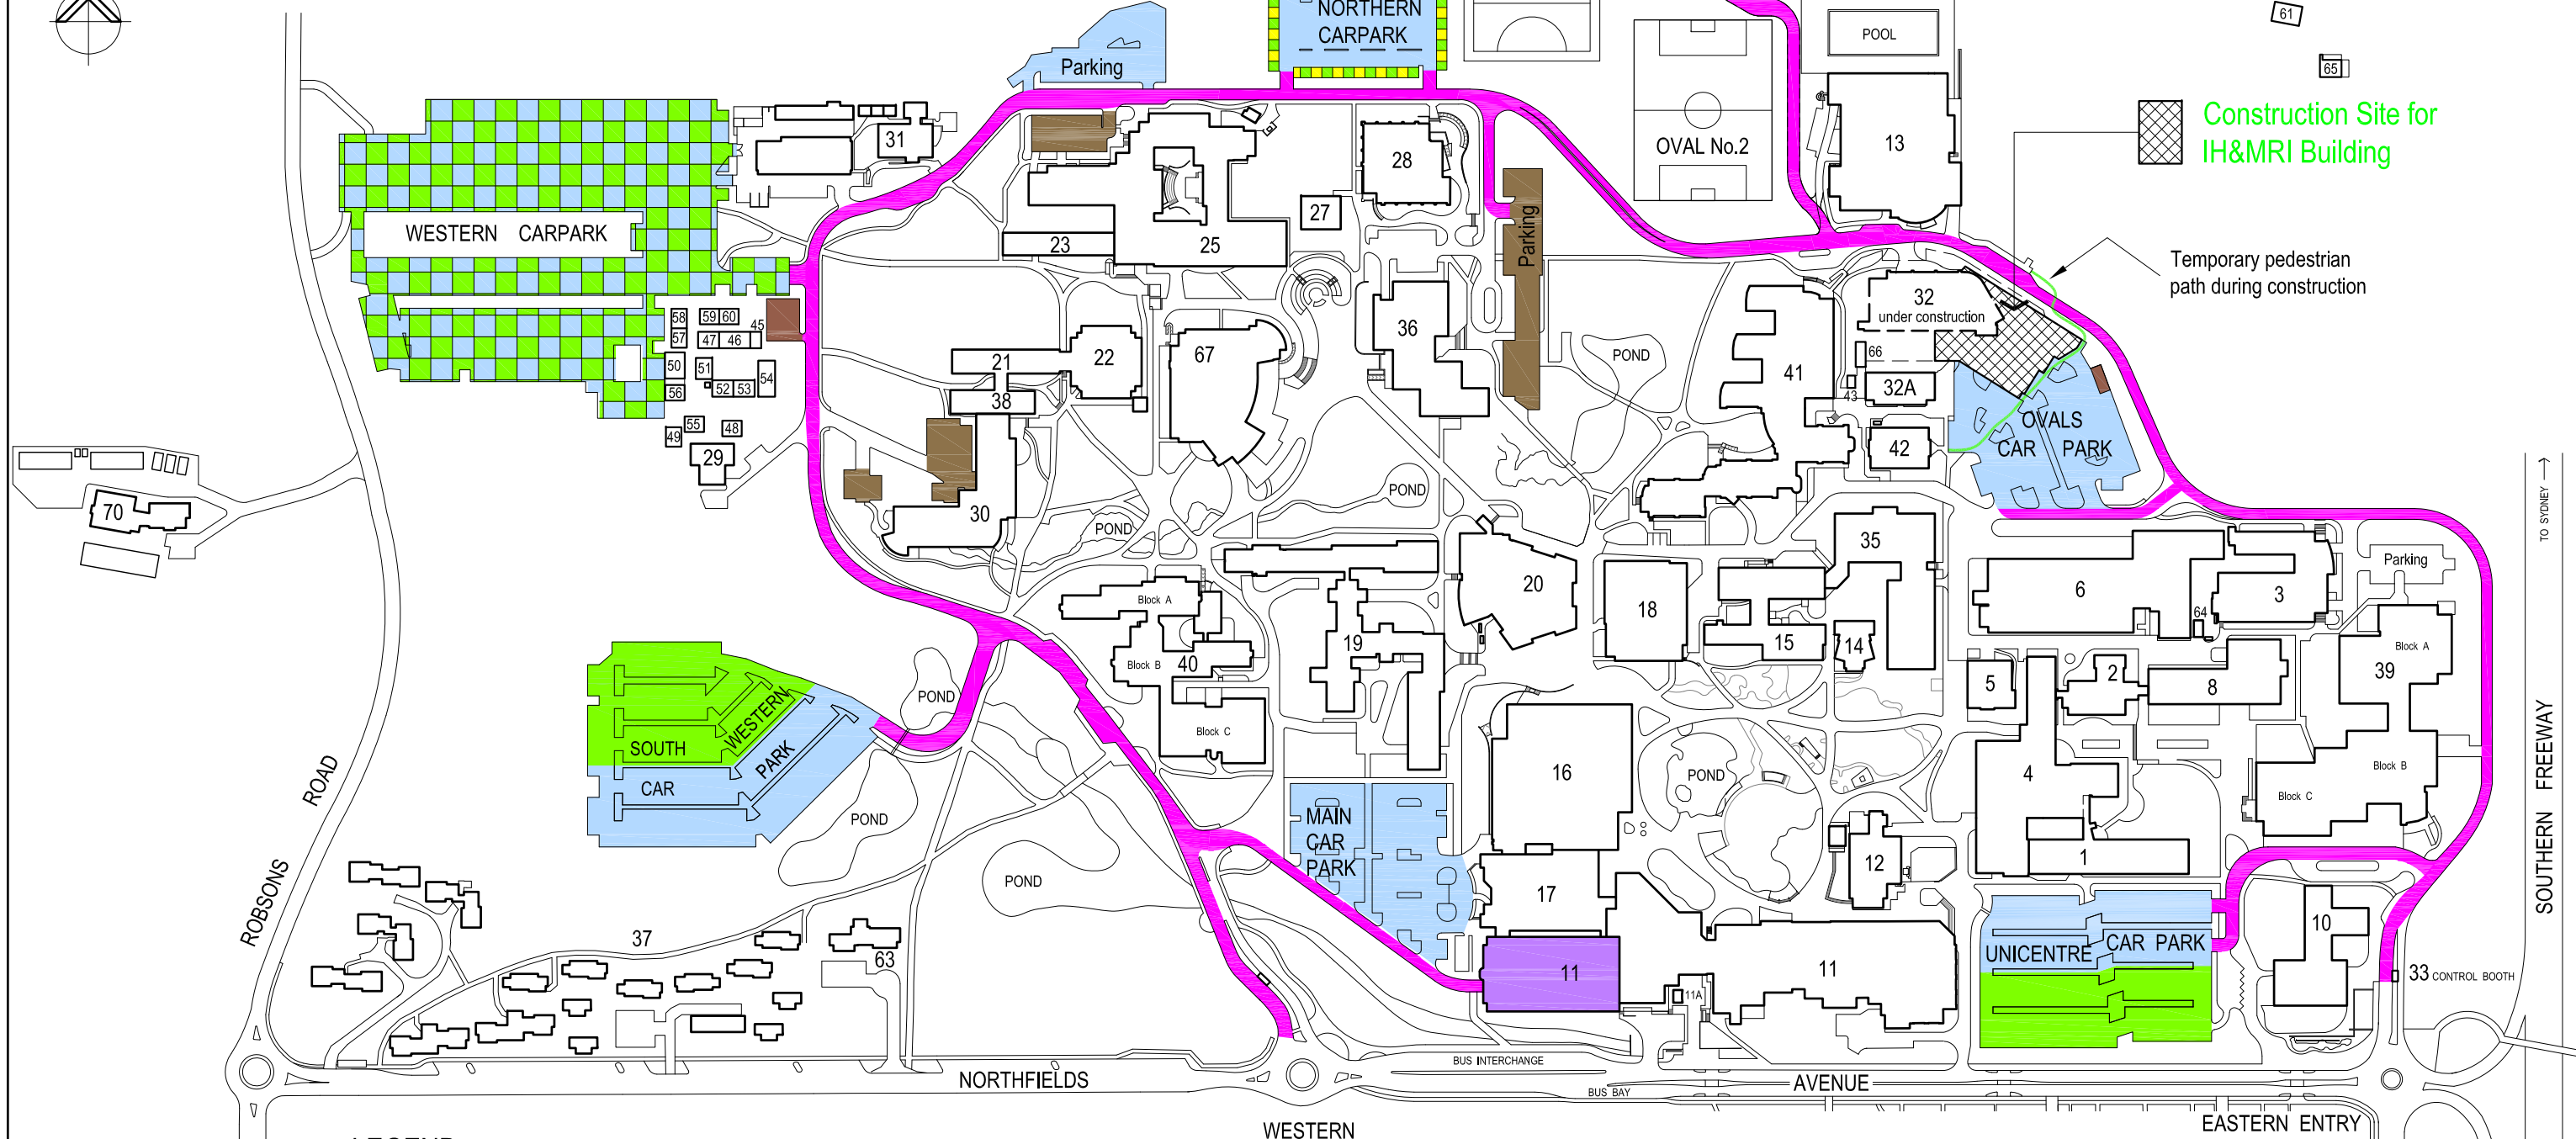

# 2009 Parking

Effective 05-01-09

2P - Ticket bays available throughout Northern Carpark 4:00pm - 6:30pm only

Parking under URAC Multipurpose Sports Hall to be controlled by URAC

Construction Site for IH&MRI Building

### LEGEND

- Ring Road to Parking
- UOW permit Carpark / bays
- P & D Ticket Parking Only
- P & D Ticket or UOW permit Carpark
- Temporary pedestrian path during construction of new building
- Parking Station (Parking Levels E - L only) Open 24 hours
- Reserved Permit Bays (Applies Mon-Sun 24 hours)
- Parking under Control of URAC
- 2P Ticket bays - 4:00pm to 6:30pm - Northern Carpark only

Note: P & D denotes Pay and Display.  
Pay and Display Ticket conditions, 2P and UOW Permit Conditions apply 8:30am to 6:30pm Monday to Friday

### PARKING RATES

Pay & Display	0-4hrs	4-6hrs	6+hrs	2P Parking	2P
Unicentre Carpark				Northern Carpark	\$2
Ovals Carpark	\$3	\$6	\$8		
South Western Carpark					
Western Carpark	\$2	\$3	\$5	<b>Parking Station</b>	Hourly Rates Apply