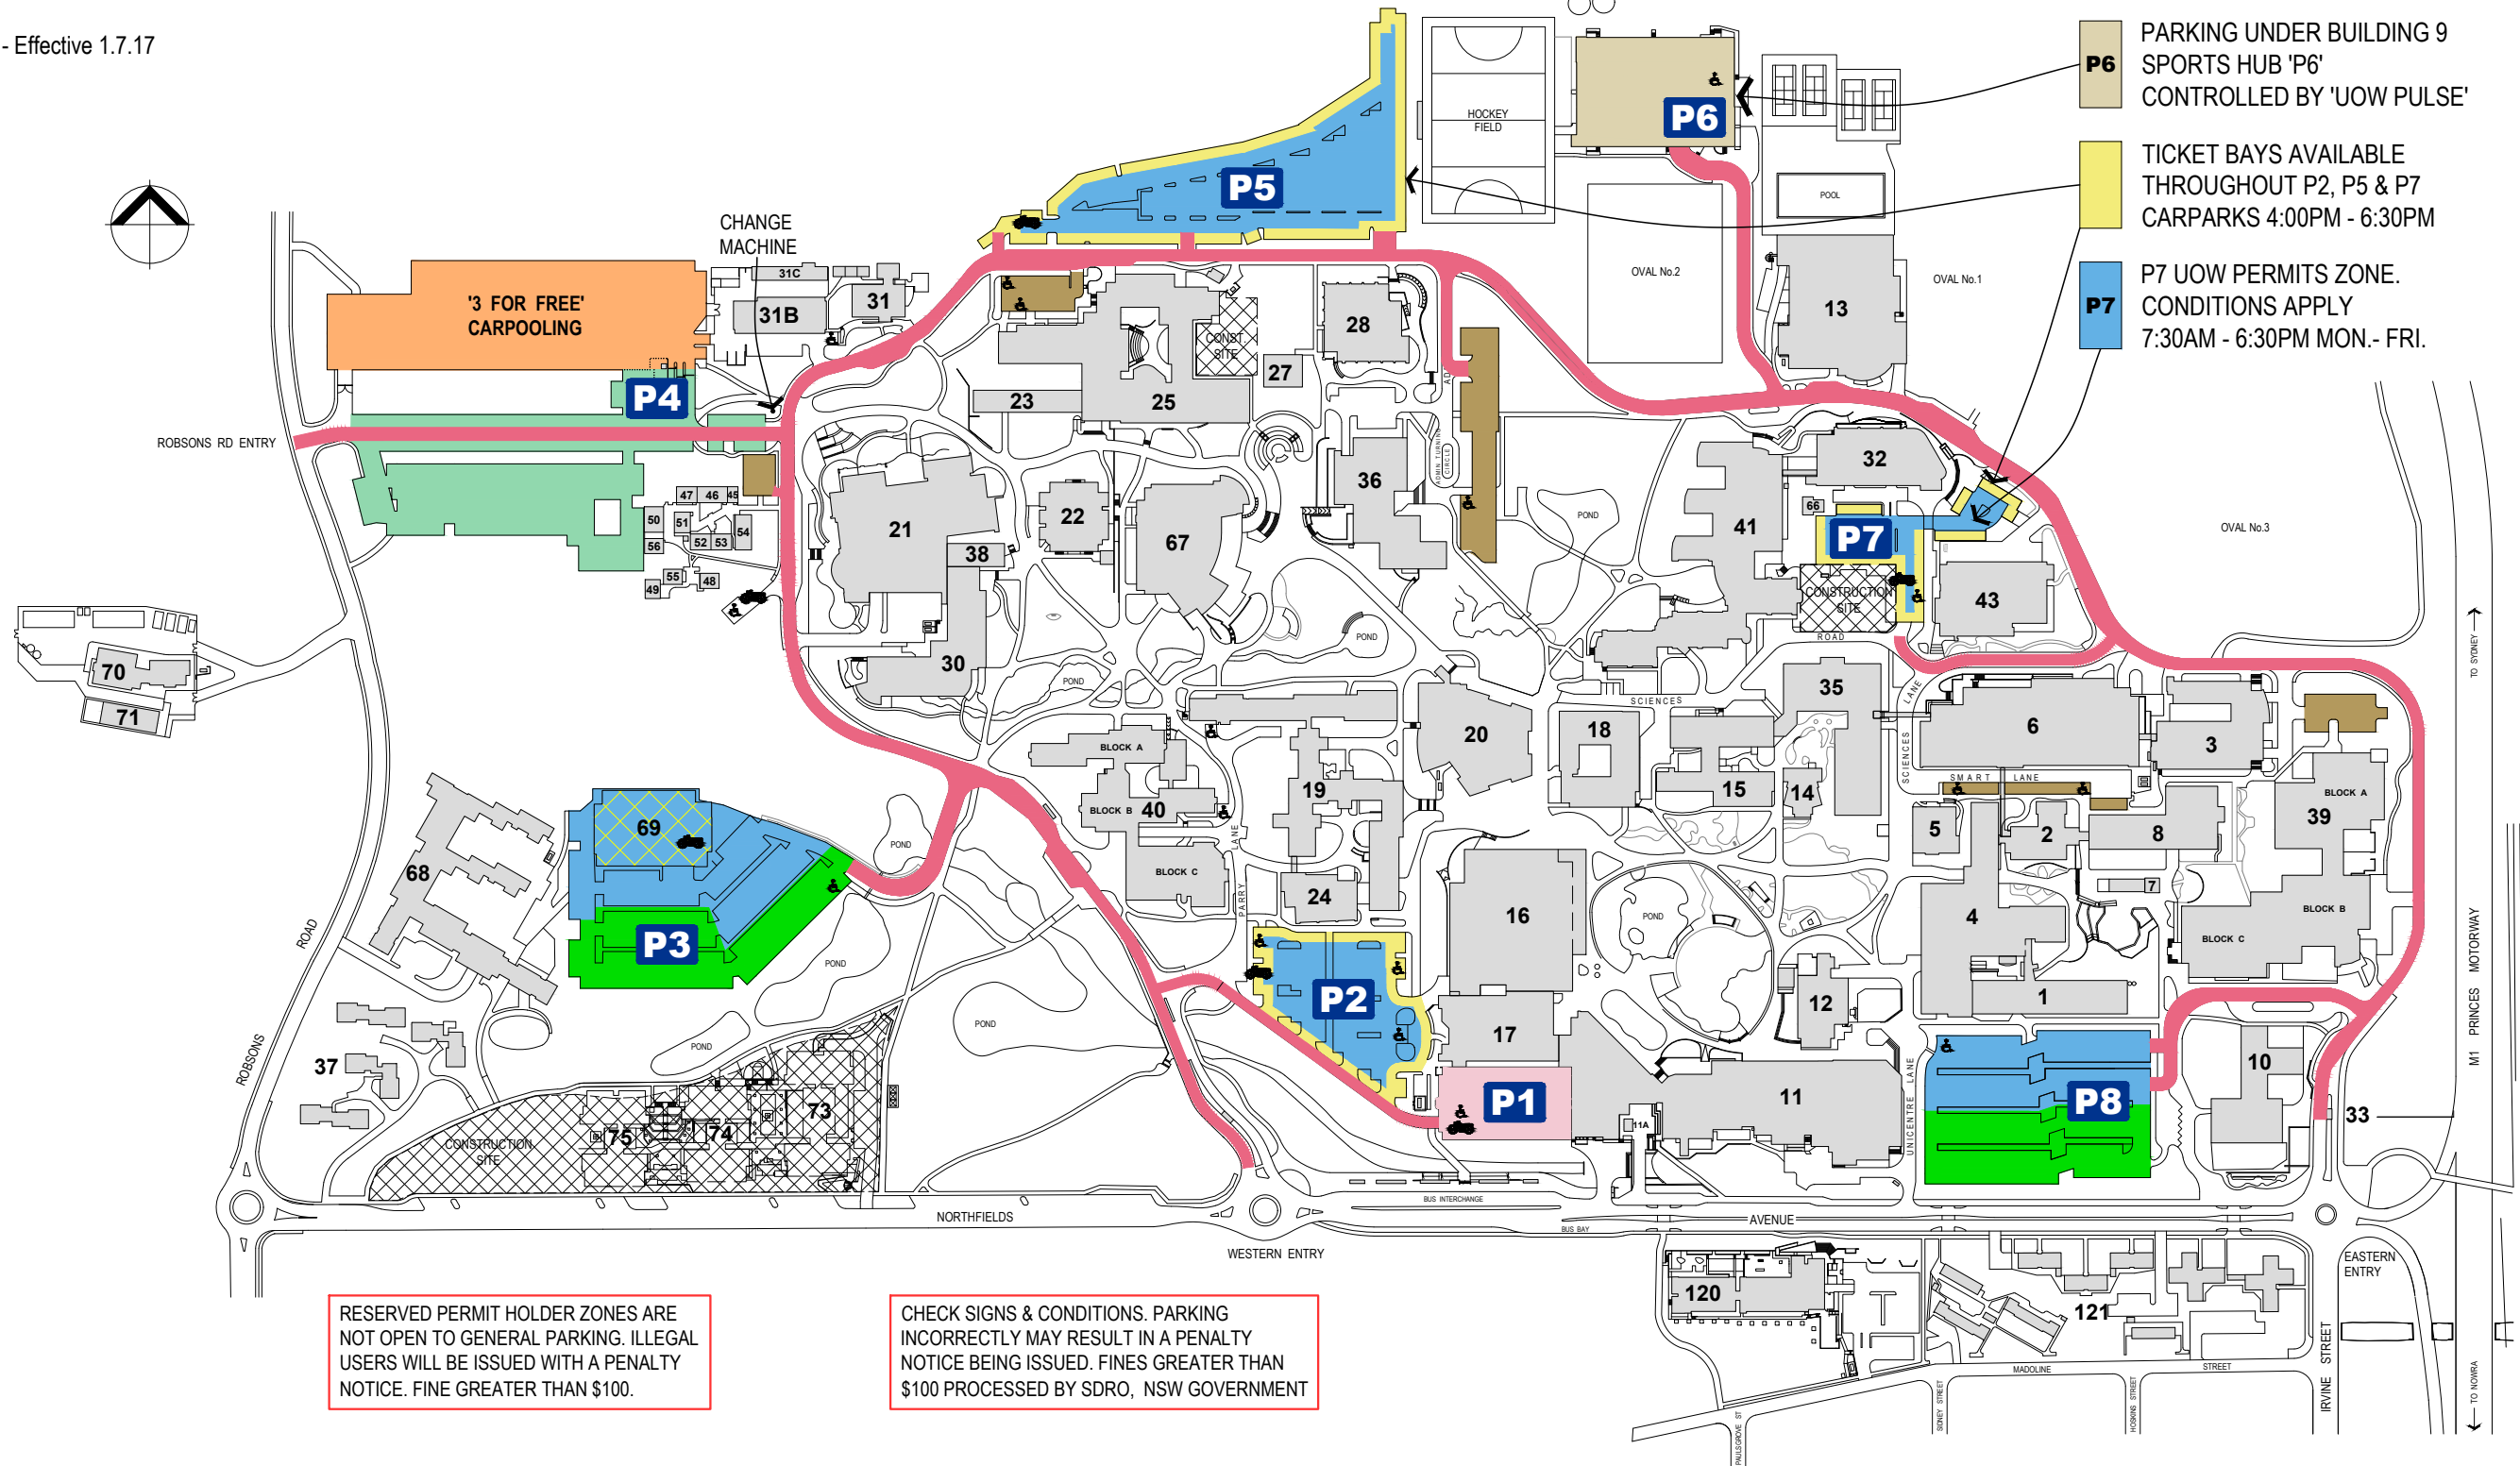

# 2017 WOLLONGONG CAMPUS PARKING

Version 3 - Effective 1.7.17

RESERVED PERMIT HOLDER ZONES ARE NOT OPEN TO GENERAL PARKING. ILLEGAL USERS WILL BE ISSUED WITH A PENALTY NOTICE. FINE GREATER THAN \$100.

CHECK SIGNS & CONDITIONS. PARKING INCORRECTLY MAY RESULT IN A PENALTY NOTICE BEING ISSUED. FINES GREATER THAN \$100 PROCESSED BY SDRO, NSW GOVERNMENT

## LEGEND

- Ring Road to Parking
- Disabled Parking
- Motorcycle Permit Parking
- UOW Permit Carpark / Bays 8:30am - 6:30pm Mon.- Fri.
- P & D Ticket Parking Only

- P4** P & D Ticket or UOW Permit Carpark
- P4** Carpooling (3 for Free) Western Carpark Parking Station
- P6** Parking under control of 'UOW PULSE' [www.urac.com.au/aboutus/parking/index.html](http://www.urac.com.au/aboutus/parking/index.html)
- P7** UOW Permit Bays 7:30am - 6:30pm Mon.- Fri.

- P3** UOW Permit 8:30am - 6:30pm Mon.- Fri. Multi-Storey Car Park Level GA, GB & 1A.
- P1** Short Term Parking Station and Staff Carpooling (3 for Free) Open 24 hours (Parking Levels E - L only)
- Reserved Permit Bays (Applies Mon-Sun 24 hours)
- Ticket bays - 4:00pm to 6:30pm Northern & Ovals Carpark

## PARKING RATES

Pay & Display Zones	0-4hrs	4-6hrs	6+hrs
<b>P8</b> UniCentre Carpark			
<b>P3</b> South Western Carpark	\$3.50	\$7.00	\$9.60
<b>P4</b> Western Carpark			

Pay & Display Zones After 4pm	Hourly Rates
<b>P2</b> Main Carpark	\$2.30 p / hour
<b>P5</b> Northern Carpark	\$2.30 p / hour
<b>P7</b> Ovals Carpark	\$2.30 p / hour