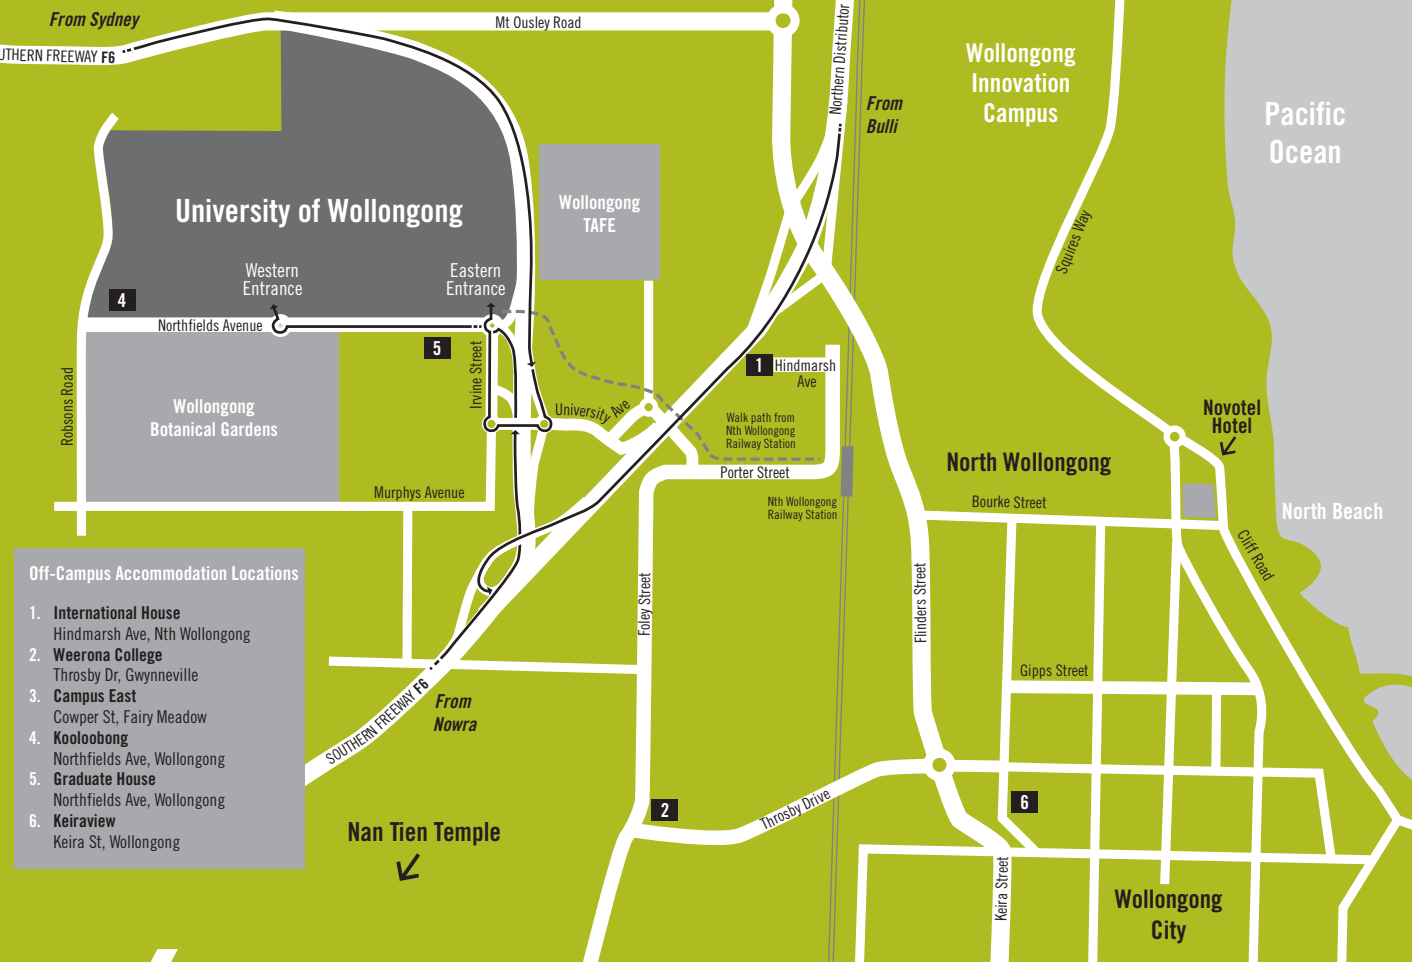

37	Koolobong (student accommodation)	36	UniAdvice - Student Enquiries Office
16	Library	12	UniBar
67	McKinnon Building	11	UniCentre - Retail & Service Centre
25	Music Centre	63	Visitors' Lodge
32	Printery/Distribution Centre	30	Wollongong University College
13	University Recreation & Aquatic Centre	30	Woolyungah Indigenous Centre
17	Information Technology Services (ITS)		
10	Kids' Uni (Child Care Centre)		

UOW FOOD & BEVERAGE

CAMPUS & OFF-CAMPUS LOCATIONS

Off-Campus Accommodation Locations

- International House**
Hindmarsh Ave, Nth Wollongong
- Weerona College**
Throsby Dr, Gwynneville
- Campus East**
Cowper St, Fairy Meadow
- Kooloobong**
Northfields Ave, Wollongong
- Graduate House**
Northfields Ave, Wollongong
- Keiraview**
Keira St, Wollongong