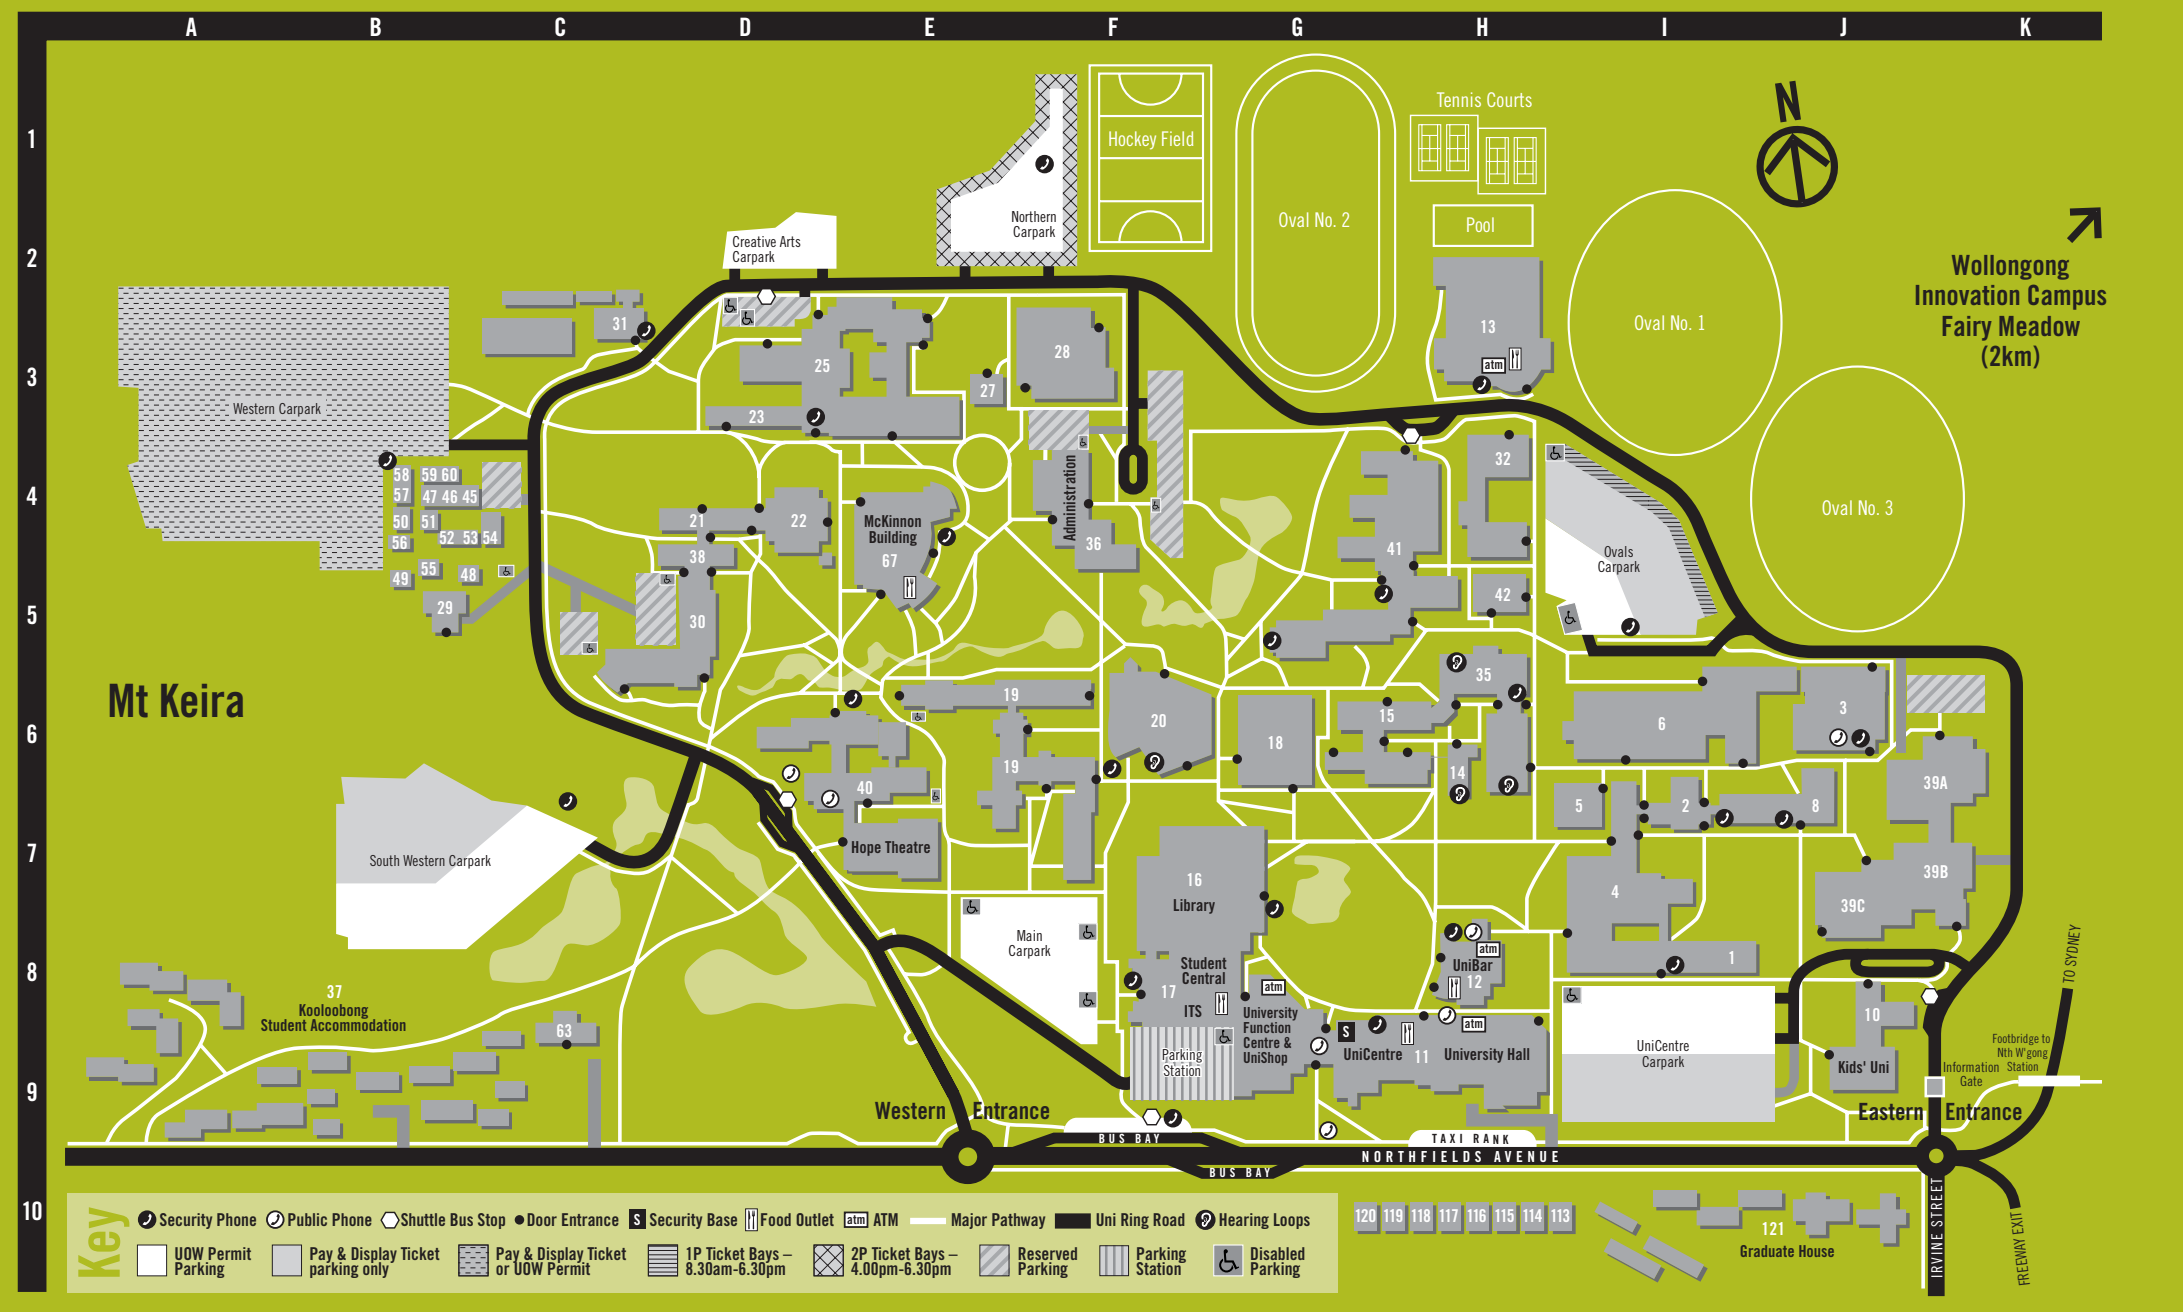

Build. No.	Building Name	Map Ref.	Build. No.	Building Name	Map Ref.
1	Materials Engineering	8I	28	Graduate School of Medicine	3F
2	Engineering	7I	29	Public Health	5B
3	Informatics, Information Technology & Computer Science	6J	30	Wollongong University College	5D
4	Engineering	7I	30	Woolyungah Indigenous Centre	5C
5	Biology Laboratories	6I	31	Buildings & Grounds	3C
6	Engineering Laboratories	6I	32	Printery, Distribution Centre	4H
8	Mechanical Engineering	7J	35	Biological Sciences, Electrical, Computer & Telecommunications Engineering	6H
10	Kids' Uni (Child Care Centre)	9J	36	Administration, UniAdvice - Student Enquiries, Alumni Relations Office	4F
11	UniCentre Building	9G	37	Koolobong	9B
12	UniBar	8H	38	Graduate School of Business	4D
13	Recreation & Aquatic Centre	3H	39	Illawarra Technology Corporation	6K
14	Central Lecture Theatre	6H	39C	Information Technology & Computer Science	7J
15	Austin Keane Building (Maths & Appl Stats, Biological Sciences)	6G	40	Commerce, Hope Theatre Commerce Research Centre	6E
16	Library	7F	41	The Sciences Building	5G
17	IT Resource Centre (ITS), Student Central, (incl. Accommodation, Student Administration and Study Abroad & Exchange)	8F	42	The Science Annexe	5H
18	Chemistry	6F	45-60	Demountables	4B
19	Arts	6E	48, 49	Public Health & 55	4B
20	Communications Centre, Postgraduate Research Student Centre (CEDIR)	6F	50	Islamic Education Centre	4B
21	Education Laboratories	4D	63	Visitors' Lodge	9C
22	Education & Clinic Building (incl. Mental Health Clinic)	4D	67	McKinnon Building	4E
22	Library Curriculum Resources Centre	4D	Northfields Avenue Buildings		
23	Education Student Services Centre	3D	115/6	Postgraduate Resource Centre	10H
25	Creative Arts Theatre, Creative Arts Gallery	3D	119	Alumni Bookshop	10G
27	Education Movement Laboratory	3E			

Key	
📞 Security Phone	☎ Public Phone
🚏 Shuttle Bus Stop	🚪 Door Entrance
🚓 Security Base	🍽 Food Outlet
🏠 atm ATM	🛣 Major Pathway
🛣 Major Pathway	🛣 Uni Ring Road
👂 Hearing Loops	
🚗 UOW Permit Parking	🚗 Pay & Display Ticket parking only
🚗 Pay & Display Ticket or UOW Permit	🚗 1P Ticket Bays - 8.30am-6.30pm
🚗 2P Ticket Bays - 4.00pm-6.30pm	🚗 Reserved Parking
🚗 Parking Station	♿ Disabled Parking

UOW SERVICES & FACILITIES

UNIVERSITY FACILITIES
Library (Bld 16)
Mon to Thur 8.00am - 10.00pm;
Fri 8.00am - 6.00pm;
Sat and Sun 10.00am - 5.00pm (during Session).
Tel (02) 4221 4548

Recreation and Aquatic Centre (Bld 13)
Indoor and outdoor sports including a 50m heated swimming pool.
Mon to Fri 7.30am - 9.00pm;
Sat and Sun 9.00am - 5.00pm.
Tel (02) 4221 4700

Science Centre (Squires Way, Fairy Meadow)
The Science Centre has more than 120 interactive exhibits and a planetarium.
Mon to Sun 10.00am - 4.00pm.
Tel (02) 4286 5000

FOOD AND BEVERAGE
Building 11 UniCentre Food Court
Building 12 UniBar
Building 17 Sal Paradise
Building 67 Keira Buffet
Food Re-thought
McKinnon Dining Room

UNICENTRE SERVICES
UniCentre Building (Bld 11)
> Enquiries & Ticket Counter, UniShop, National Australia Bank, Cutting Crew Hairdressers, NAB ATMs, Travelex ATM
> UniCentre General Office, Conferences & Functions Offices
> UniCentre Centre for Student Development (CSD), Entertainment Office, Clubs & Societies and Resource Centre
> Health Centre, Optometrist, Dentist, Naturapath
> University Function Centre, University Hall
> Chaplaincy
> Staff Club Lounge
> WUSA Offices, Student Lounge, Clubs Space, Womens Space

Children's Services - Kids' Uni (Bld 10)
Conference & Function Centre
Tel (02) 4221 8095
<http://functions.uow.edu.au>

UniBar (Bld 12)
> IMB ATM
IT Resources Centre (Bld 17)
Australia Post, STA Travel
Operating hours at <http://unicentre.uow.edu.au>
Tel (02) 4221 8000

UNIVERSITY SECURITY
General enquiries/safety escorts Tel (02) 4221 4555
Report emergencies Tel (02) 4221 4900

FACULTIES

37	Koolobong (student accommodation)	36	UniAdvice - Student Enquiries Office
16	Library	12	UniBar
67	McKinnon Building	11	UniCentre - Retail & Service Centre
25	Music Centre	63	Visitors' Lodge
32	Printery/Distribution Centre	30	Wollongong University College
13	University Recreation & Aquatic Centre	30	Woolyungah Indigenous Centre
17	Information Technology Services (ITS)		
10	Kids' Uni (Child Care Centre)		

UOW FOOD & BEVERAGE